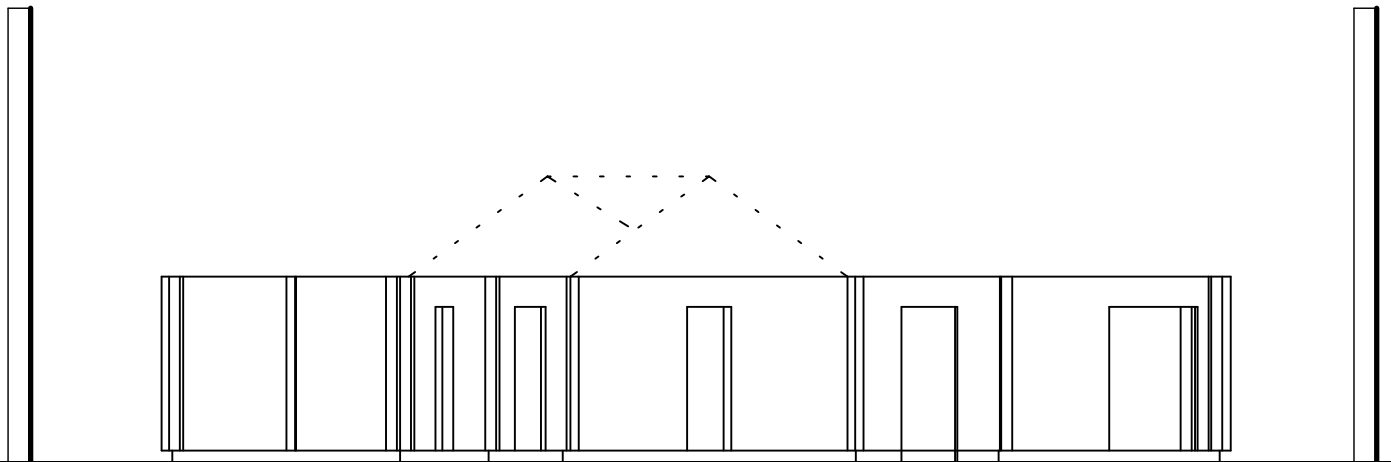

Section

1:50

"Window-shutter"

Space for technical cables

LCD

Wooden frame

Detail

1:10

Elevation

1:100

Huseyin Alptekin
Venice Biennale

L0702-00.03
Elevation 1:100
Section 1:50
Details 1:10

Johan Ångerman 05.04.07