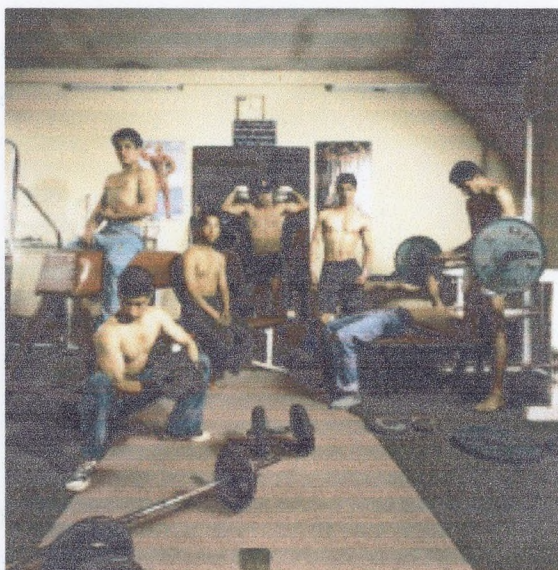

LIST OF WORK TO BE SHIPPED TO "UNIVERSAL STRANGERS" EXHIBITION IN BORUSAN ART GALLERY 27.2.2003-12.4.2003, ISTANBUL

1) Lazimpat Fitness Center 50*50 cm

2) Casino Anna 50'50 cm

3) The Newars 50*50 cm

4) New Badrakali Wedding Band 50*50 cm