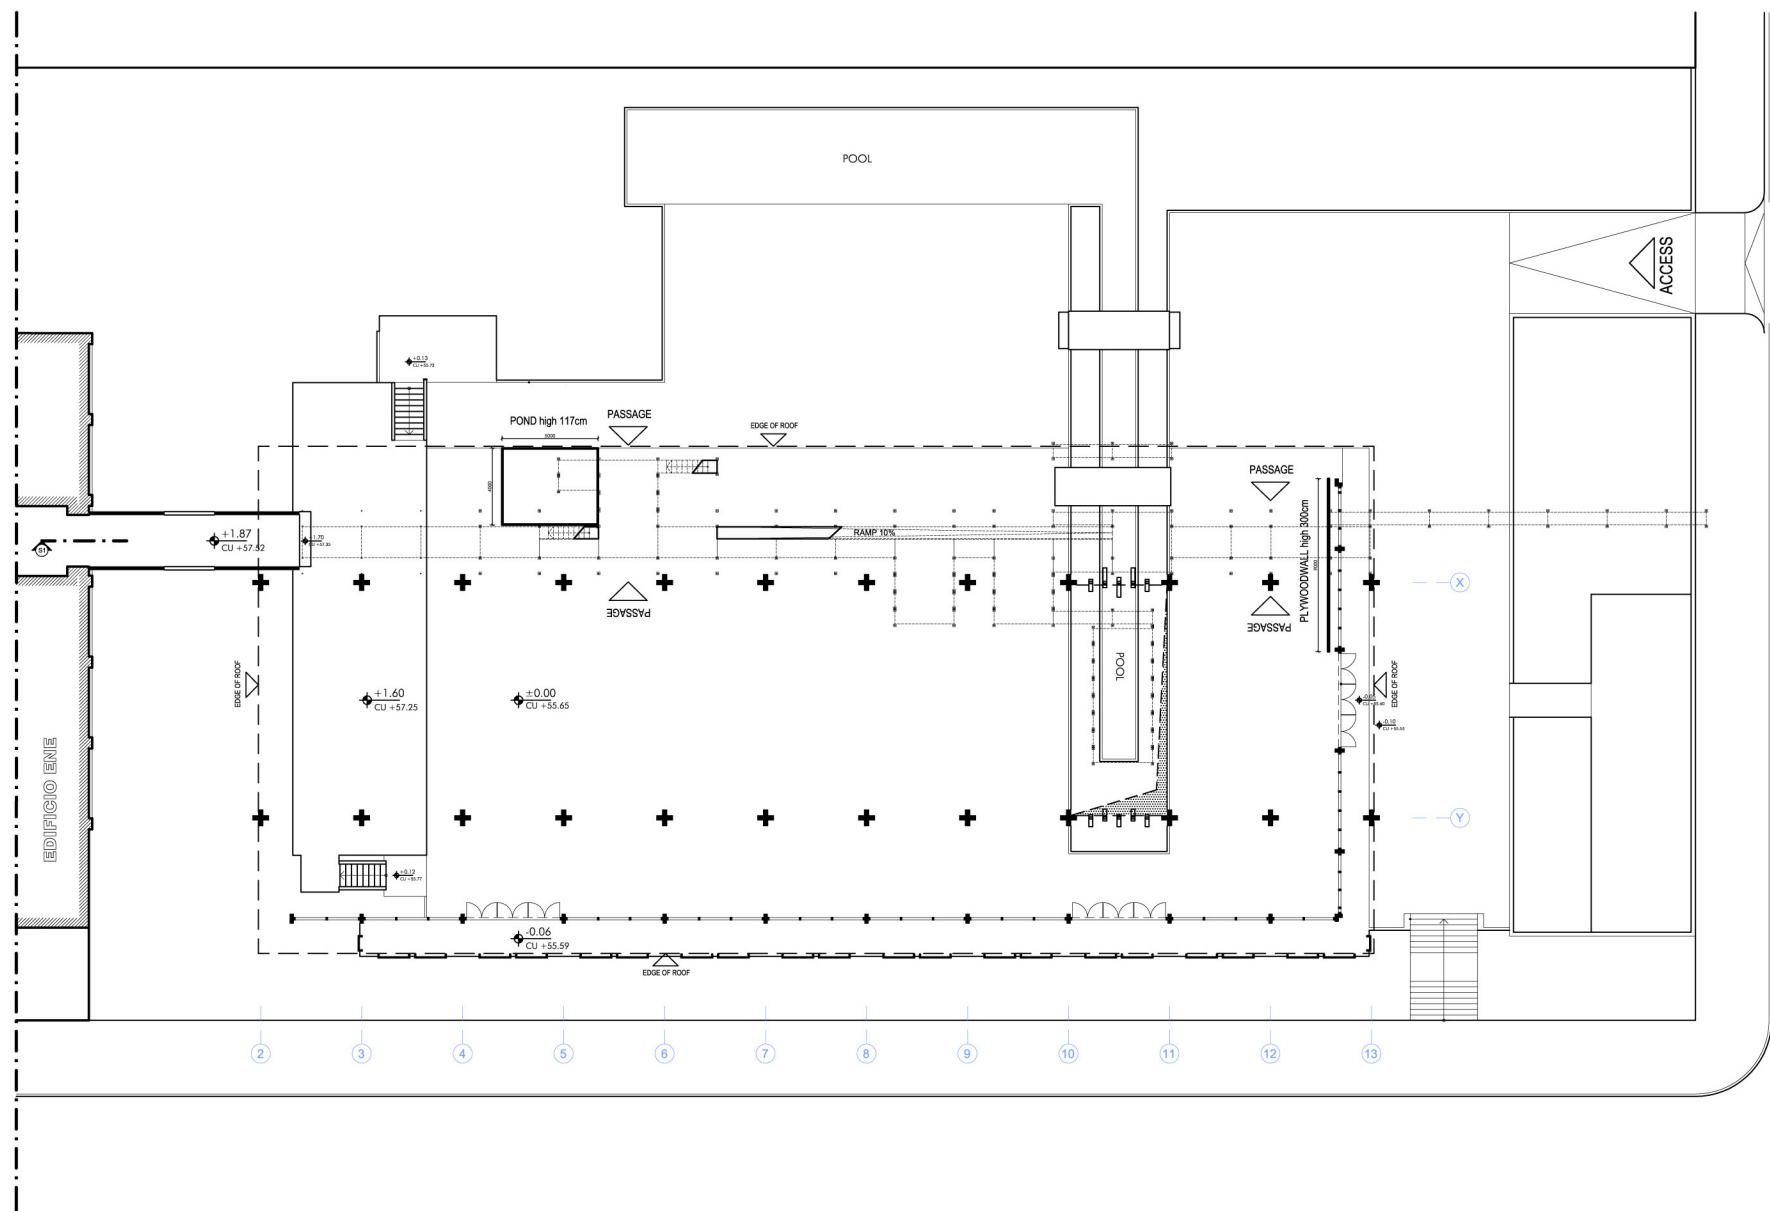

3.5-story scaffolding to mount the tents, but till now accessible on ground and main level

The work is mounted at the ceiling of the pabellon and seen from underneath as a roof, and as a surface from another level above

**ERNESTO
NETO**

**JOSE
PATRICIO**

Viewed from different levels but never reachable by foot

WALL

WALL

SECTION 1

SECTION 2

SECTION 3

SECTION 4

SECTION 5

SECTION 6

EDIFICIO ENE

SECTION 7

EDIFICIO ENE

SECTION 8

EDIFICIO BNE

- SECTION 1
- SECTION 2
- SECTION 3
- SECTION 4
- SECTION 5
- SECTION 6
- SECTION 7
- SECTION 8
- SECTION 9
- SECTION 10

LEVEL 1

- SECTION 1
- SECTION 2
- SECTION 3
- SECTION 4
- SECTION 5
- SECTION 6
- SECTION 7
- SECTION 8
- SECTION 9
- SECTION 10