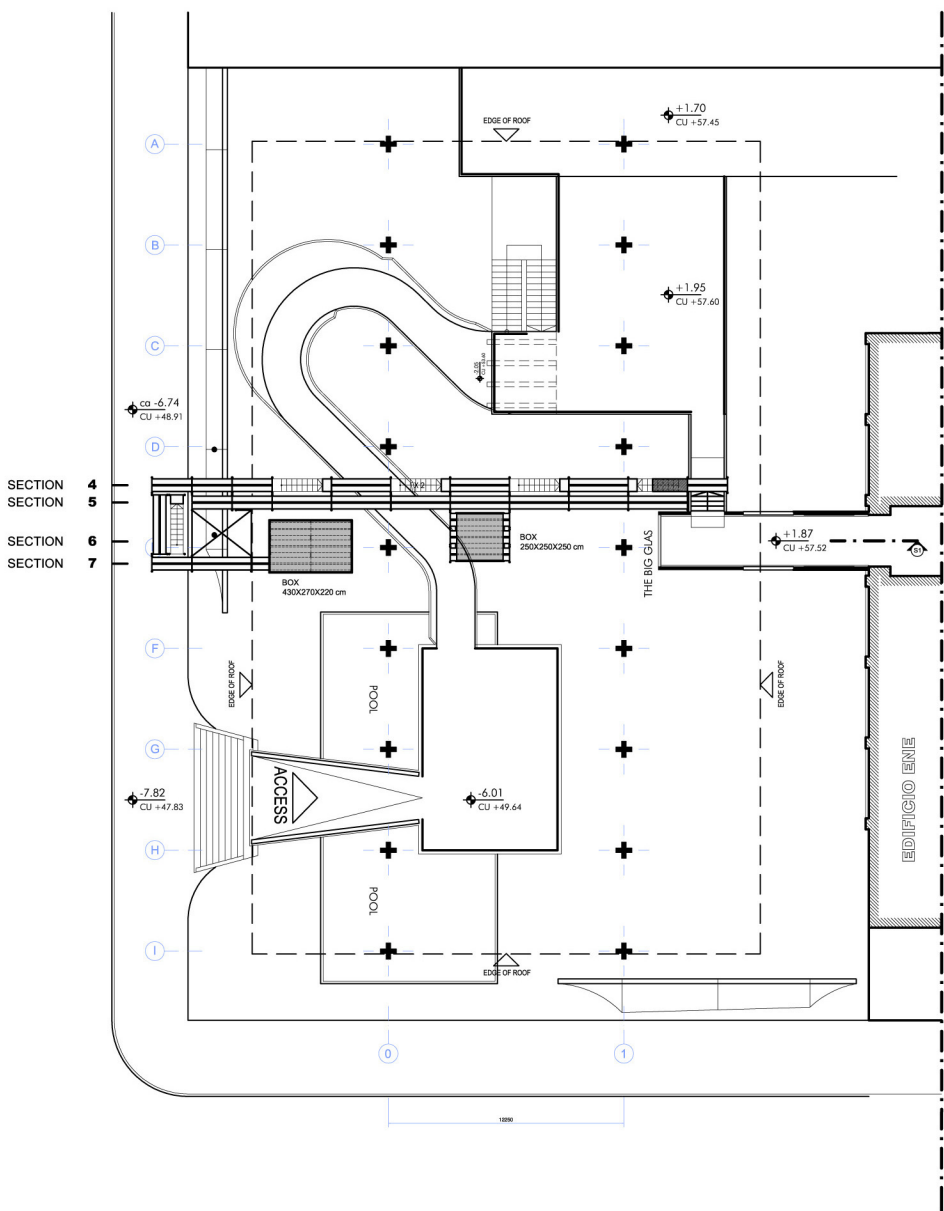

3.5-story scaffolding to mount the tents, but till now accessible on ground and main level

The work is mounted at the ceiling of the pabellon and seen from underneath as a roof, and as a surface from another level above

**ERNESTO
NETO**

**JOSE
PATRICIO**

Viewed from different levels but never reachable by foot

WALL

WALL

SECTION 1

SECTION 2

SECTION 3

- SECTION 1
- SECTION 2
- SECTION 3
- SECTION 4
- SECTION 5
- SECTION 6
- SECTION 7
- SECTION 8
- SECTION 9
- SECTION 10

LEVEL 1

- SECTION 1
- SECTION 2
- SECTION 3
- SECTION 4
- SECTION 5
- SECTION 6
- SECTION 7
- SECTION 8
- SECTION 9
- SECTION 10

LEVEL 2

- SECTION 1
- SECTION 2
- SECTION 3
- SECTION 4
- SECTION 5
- SECTION 6
- SECTION 7
- SECTION 8
- SECTION 9
- SECTION 10

LEVEL 3

- SECTION 1
- SECTION 2
- SECTION 3
- SECTION 4
- SECTION 5
- SECTION 6
- SECTION 7
- SECTION 8
- SECTION 9
- SECTION 10