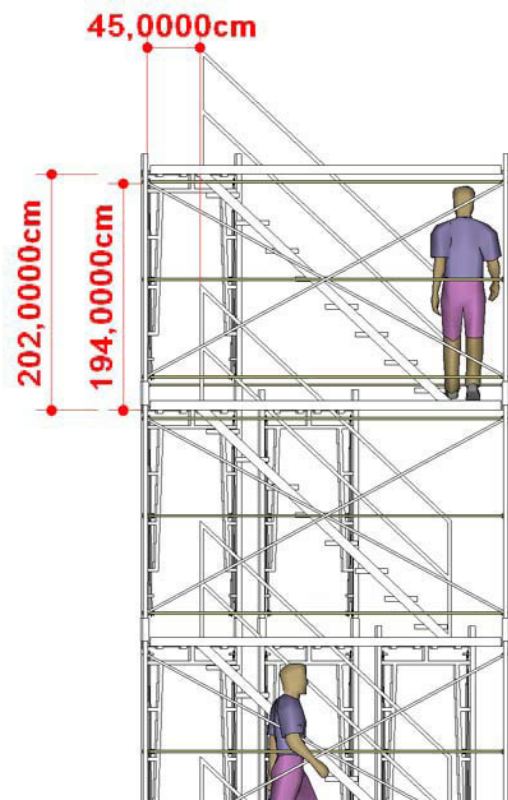

3.5-story scaffolding to mount the tents, but till now accessible on ground and main level

The work is mounted at the ceiling of the pabellon and seen from underneath as a roof, and as a surface from another level above

**ERNESTO
NETO**

**JOSE
PATRICIO**

Viewed from different levels but never reachable by foot

WALL

WALL

SECTION 1

SECTION 2

SECTION 3