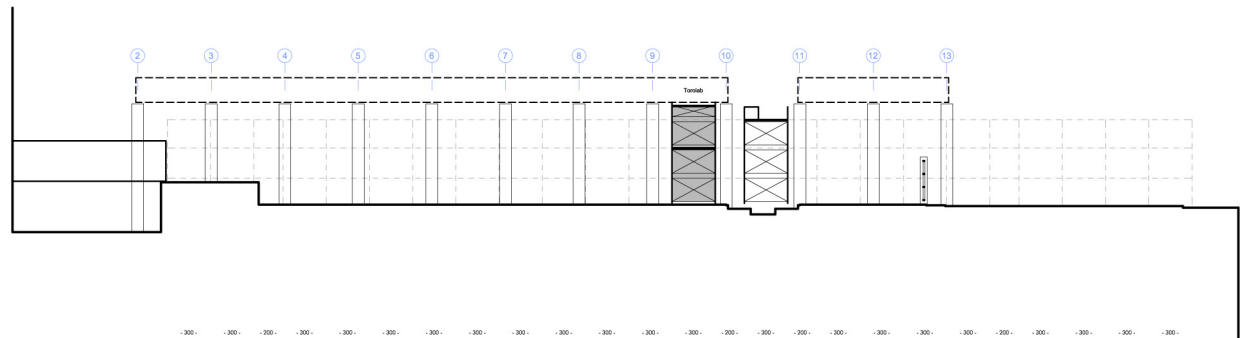

3.5-story scaffolding to mount the tents, but till now accessible on ground and main level

The work is mounted at the ceiling of the pabellon and seen from underneath as a roof, and as a surface from another level above

SECTION 4

SECTION 5

SECTION 6

EDIFICIO ENE

SECTION 7

EDIFICIO ENE

SECTION 8

EDIFICIO BNE

- SECTION 1
- SECTION 2
- SECTION 3
- SECTION 4
- SECTION 5
- SECTION 6
- SECTION 7
- SECTION 8
- SECTION 9
- SECTION 10

LEVEL 1

- SECTION 1
- SECTION 2
- SECTION 3
- SECTION 4
- SECTION 5
- SECTION 6
- SECTION 7
- SECTION 8
- SECTION 9
- SECTION 10

LEVEL 2

- SECTION 1
- SECTION 2
- SECTION 3
- SECTION 4
- SECTION 5
- SECTION 6
- SECTION 7
- SECTION 8
- SECTION 9
- SECTION 10

LEVEL 3

- SECTION 1
- SECTION 2
- SECTION 3
- SECTION 4
- SECTION 5
- SECTION 6
- SECTION 7
- SECTION 8
- SECTION 9
- SECTION 10