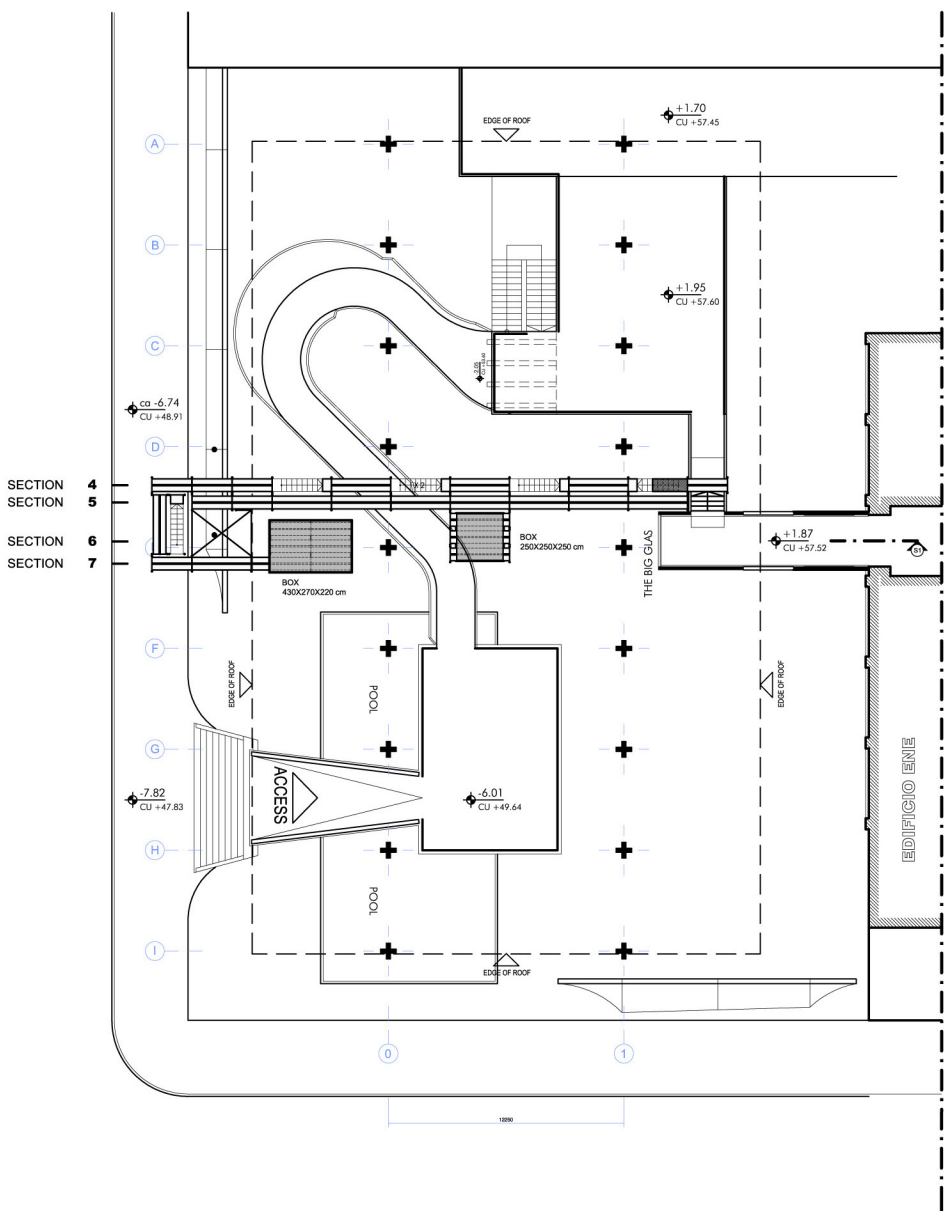

3.5-story scaffolding to mount the tents, but till now accessible on ground and main level

The work is mounted at the ceiling of the pabellon and seen from underneath as a roof, and as a surface from another level above

**ERNESTO
NETO**

**JOSE
PATRICIO**

Viewed from different levels but never reachable by foot

WALL

WALL

SECTION 1

SECTION 2

SECTION 3

- SECTION 1
- SECTION 2
- SECTION 3
- SECTION 4
- SECTION 5
- SECTION 6
- SECTION 7
- SECTION 8
- SECTION 9
- SECTION 10

LEVEL 1

- SECTION 1
- SECTION 2
- SECTION 3
- SECTION 4
- SECTION 5
- SECTION 6
- SECTION 7
- SECTION 8
- SECTION 9
- SECTION 10

LEVEL 2

- SECTION 1
- SECTION 2
- SECTION 3
- SECTION 4
- SECTION 5
- SECTION 6
- SECTION 7
- SECTION 8
- SECTION 9
- SECTION 10

LEVEL 3

- SECTION 1
- SECTION 2
- SECTION 3
- SECTION 4
- SECTION 5
- SECTION 6
- SECTION 7
- SECTION 8
- SECTION 9
- SECTION 10