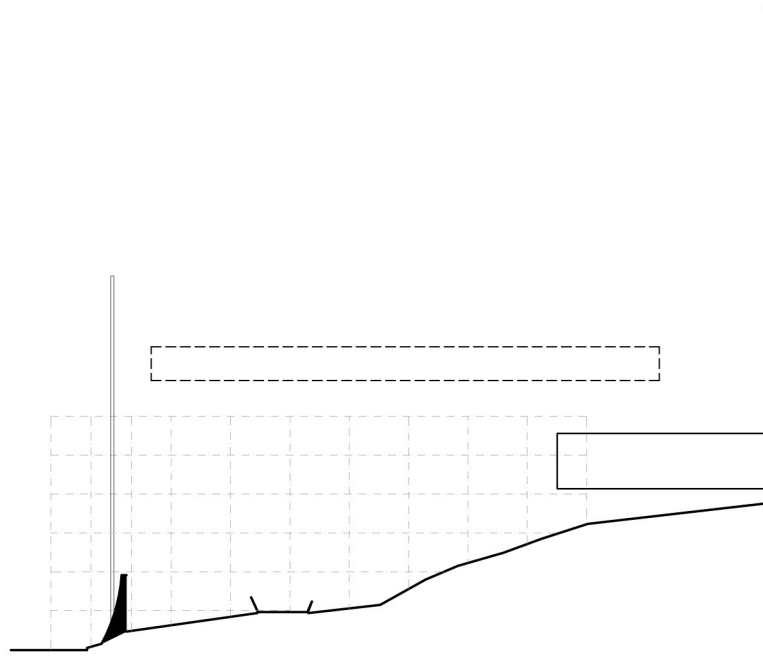

3.5-story scaffolding to mount the tents, but till now accessible on ground and main level

The work is mounted at the ceiling of the pabellon and seen from underneath as a roof, and as a surface from another level above

- SECTION 1
- SECTION 2
- SECTION 3
- SECTION 4
- SECTION 5
- SECTION 6
- SECTION 7
- SECTION 8
- SECTION 9
- SECTION 10

LEVEL 1

- SECTION 1
- SECTION 2
- SECTION 3
- SECTION 4
- SECTION 5
- SECTION 6
- SECTION 7
- SECTION 8
- SECTION 9
- SECTION 10

LEVEL 2

- SECTION 1
- SECTION 2
- SECTION 3
- SECTION 4
- SECTION 5
- SECTION 6
- SECTION 7
- SECTION 8
- SECTION 9
- SECTION 10

LEVEL 3

- SECTION 1
- SECTION 2
- SECTION 3
- SECTION 4
- SECTION 5
- SECTION 6
- SECTION 7
- SECTION 8
- SECTION 9
- SECTION 10

LEVEL 4

SECTION 9

SECTION 10

- LEVEL 4
- LEVEL 3
- LEVEL 2
- LEVEL 1

SECTION **7**

- LEVEL 4
- LEVEL 3
- LEVEL 2
- LEVEL 1

SECTION **8**

SECTION 3