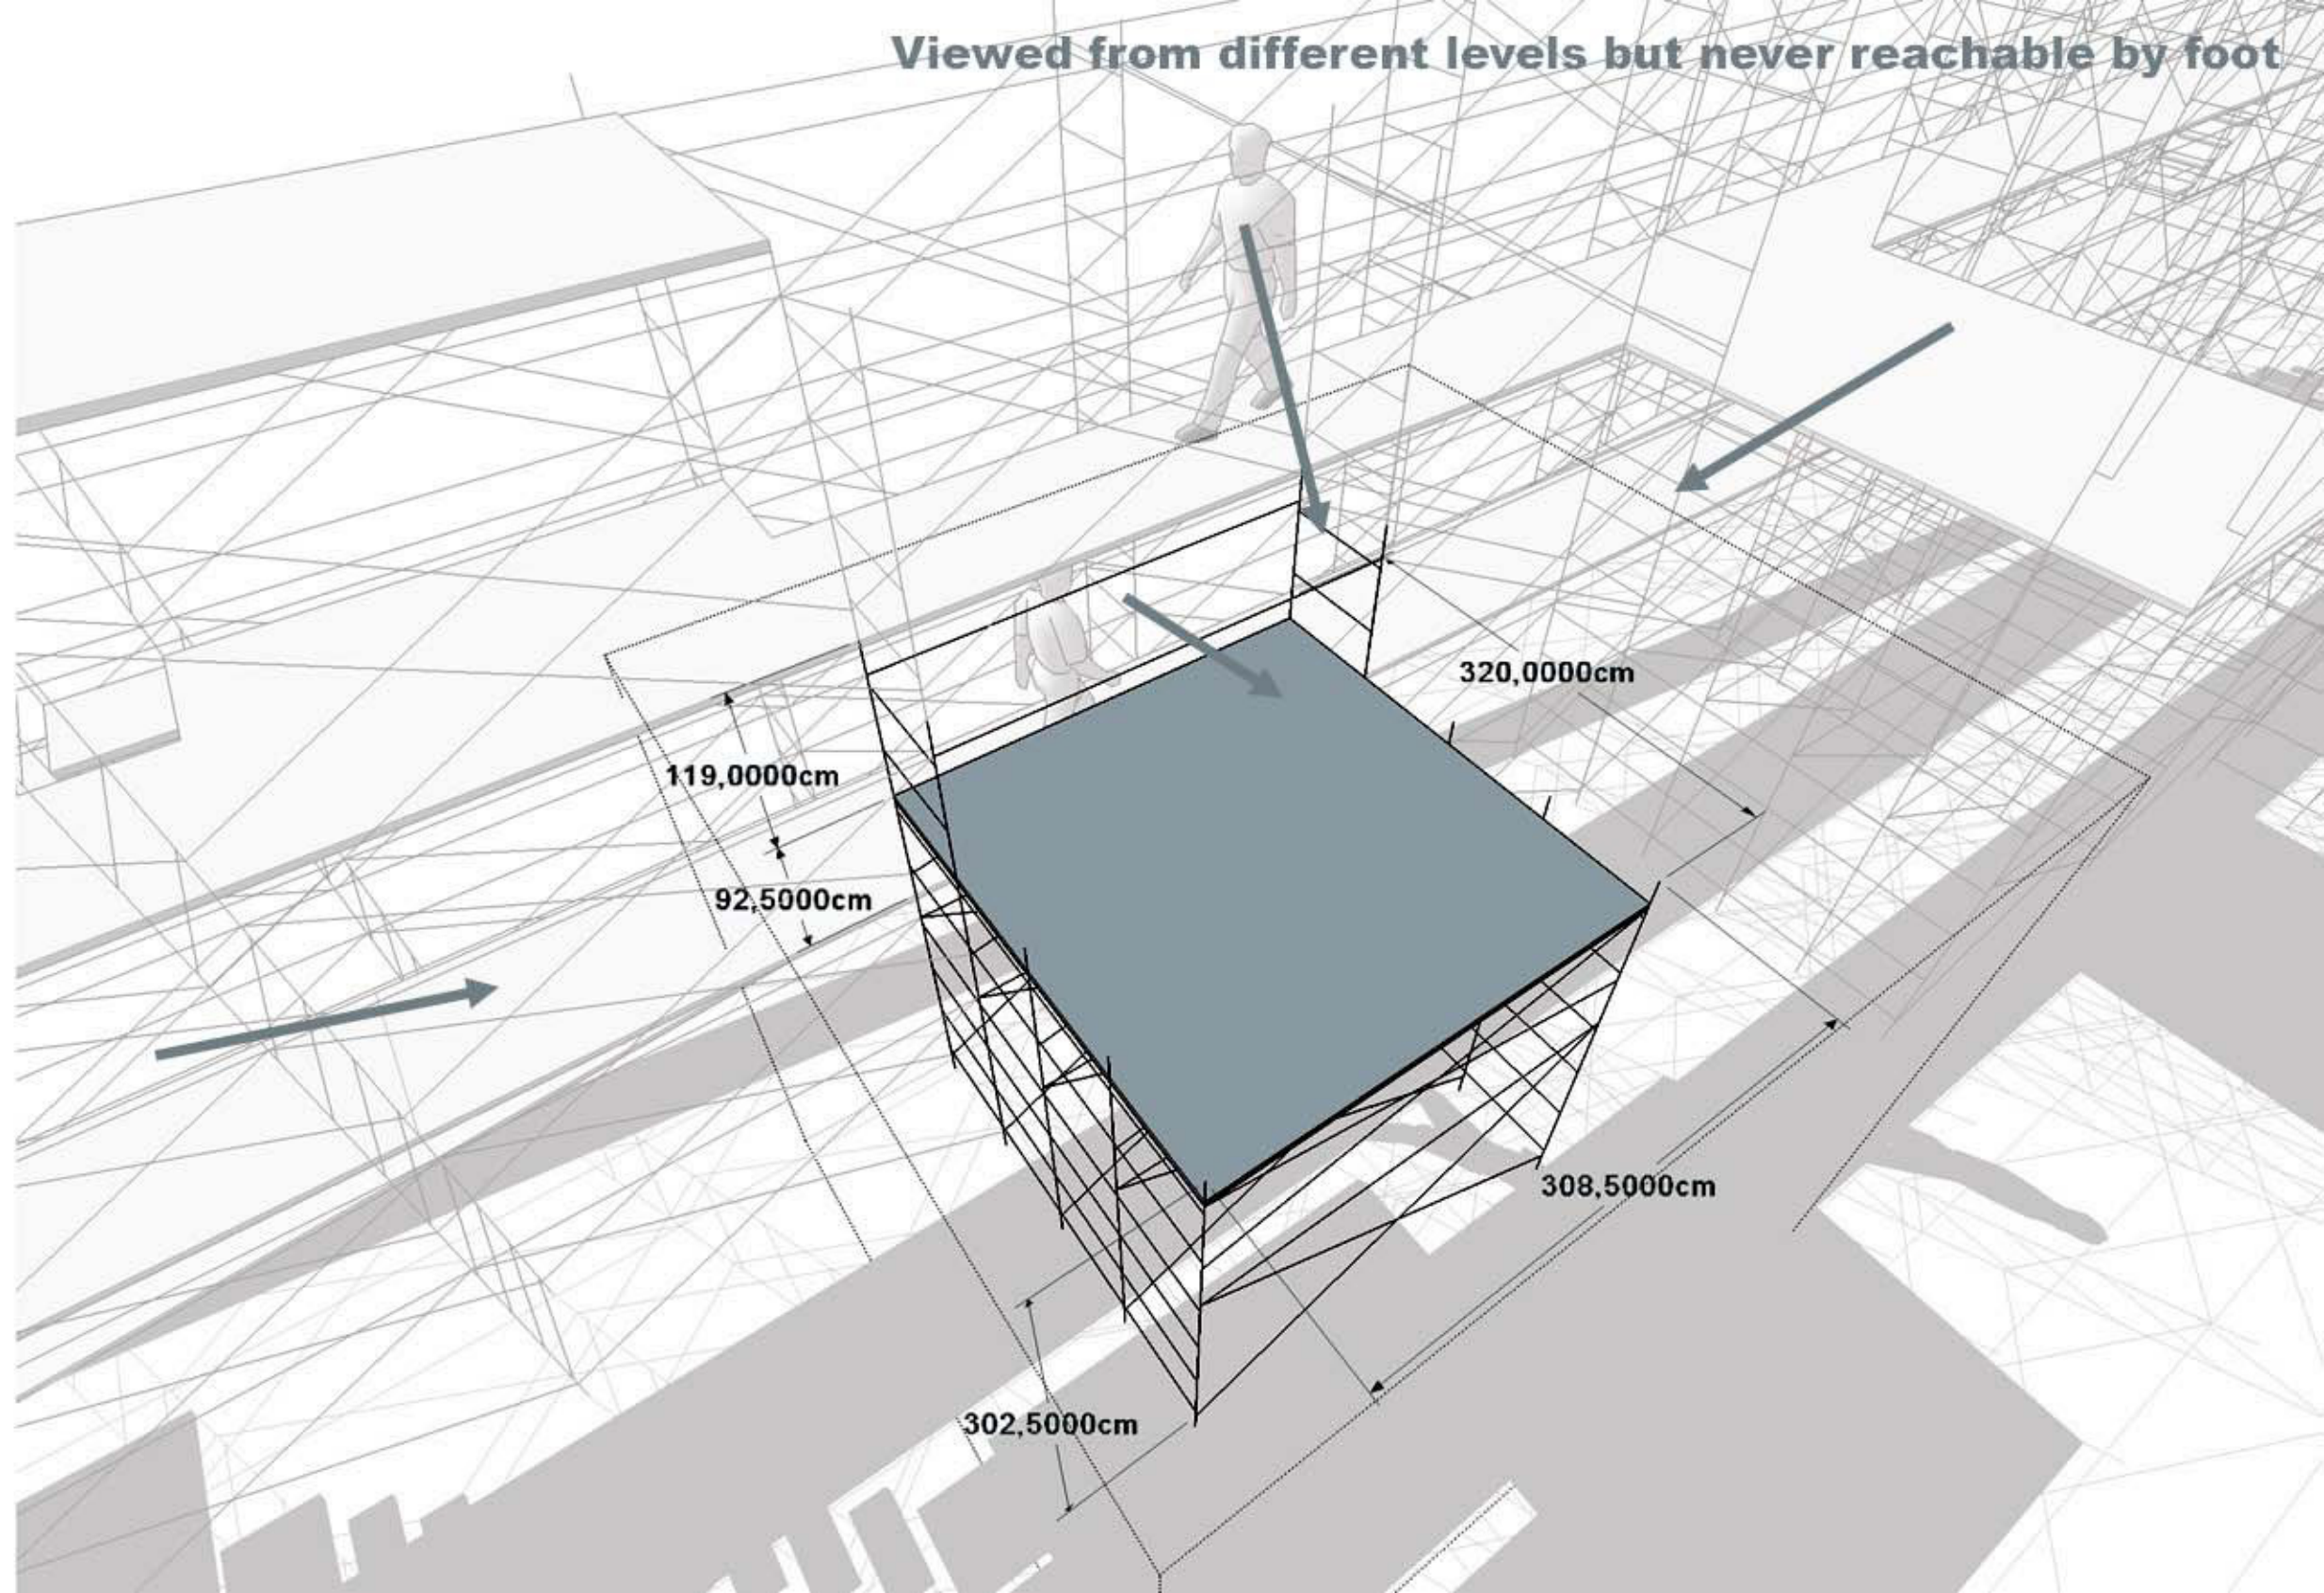

3.5-story scaffolding to mount the tents, but till now accessible on ground and main level

The work is mounted at the ceiling of the pabellon and seen from underneath as a roof, and as a surface from another level above

**ERNESTO
NETO**

**JOSE
PATRICIO**

Viewed from different levels but never reachable by foot

WALL

WALL

SECTION 1

SECTION 2

SECTION 3