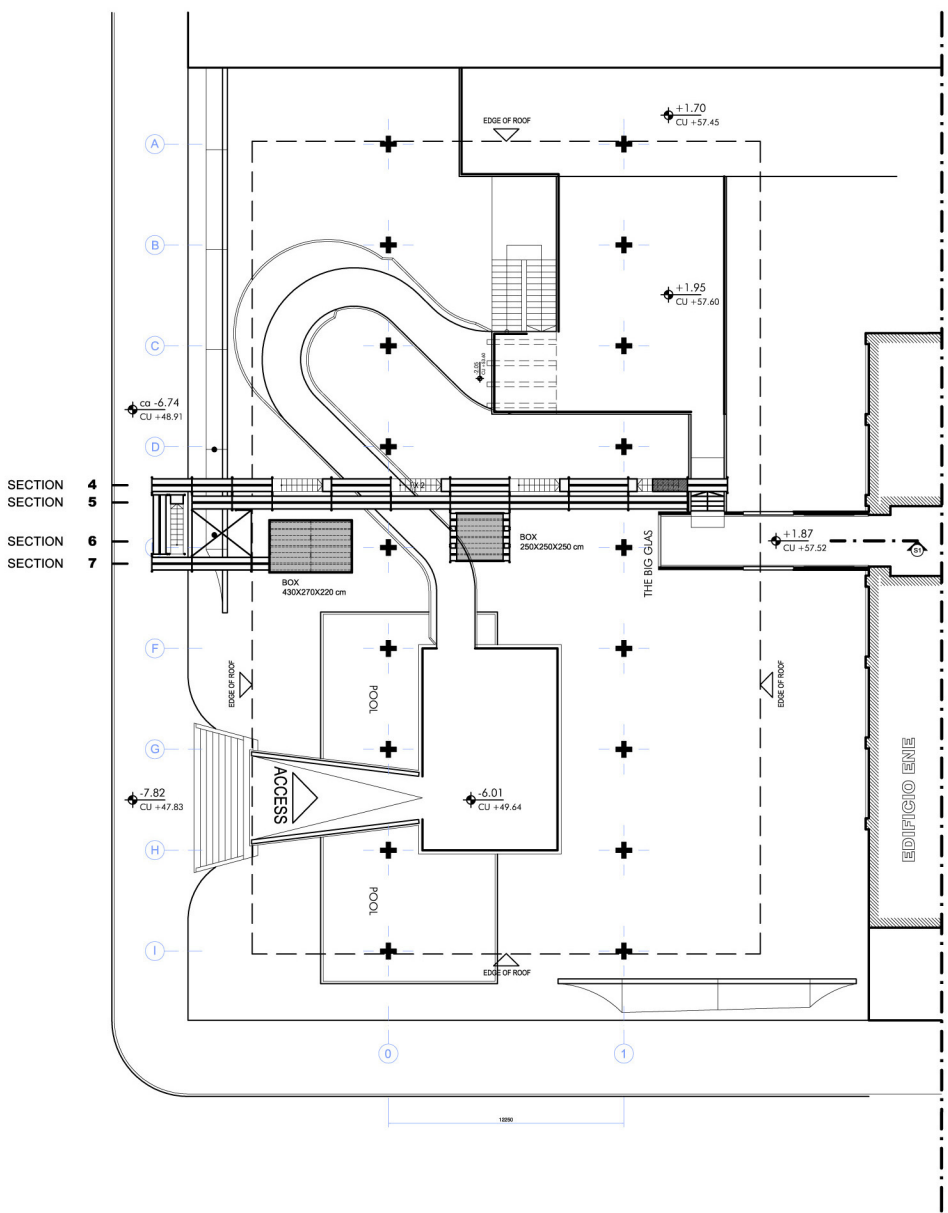

3.5-story scaffolding to mount the tents, but till now accessible on ground and main level

The work is mounted at the ceiling of the pabellon and seen from underneath as a roof, and as a surface from another level above

- SECTION 1
- SECTION 2
- SECTION 3
- SECTION 4
- SECTION 5
- SECTION 6
- SECTION 7
- SECTION 8
- SECTION 9
- SECTION 10

LEVEL 1

- SECTION 1
- SECTION 2
- SECTION 3
- SECTION 4
- SECTION 5
- SECTION 6
- SECTION 7
- SECTION 8
- SECTION 9
- SECTION 10

LEVEL 2

- SECTION 1
- SECTION 2
- SECTION 3
- SECTION 4
- SECTION 5
- SECTION 6
- SECTION 7
- SECTION 8
- SECTION 9
- SECTION 10

LEVEL 3

- SECTION 1
- SECTION 2
- SECTION 3
- SECTION 4
- SECTION 5
- SECTION 6
- SECTION 7
- SECTION 8
- SECTION 9
- SECTION 10

LEVEL 4

SECTION 9

SECTION 10

- LEVEL 4
- LEVEL 3
- LEVEL 2
- LEVEL 1

SECTION **7**

- LEVEL 4
- LEVEL 3
- LEVEL 2
- LEVEL 1

SECTION **8**

SECTION 3