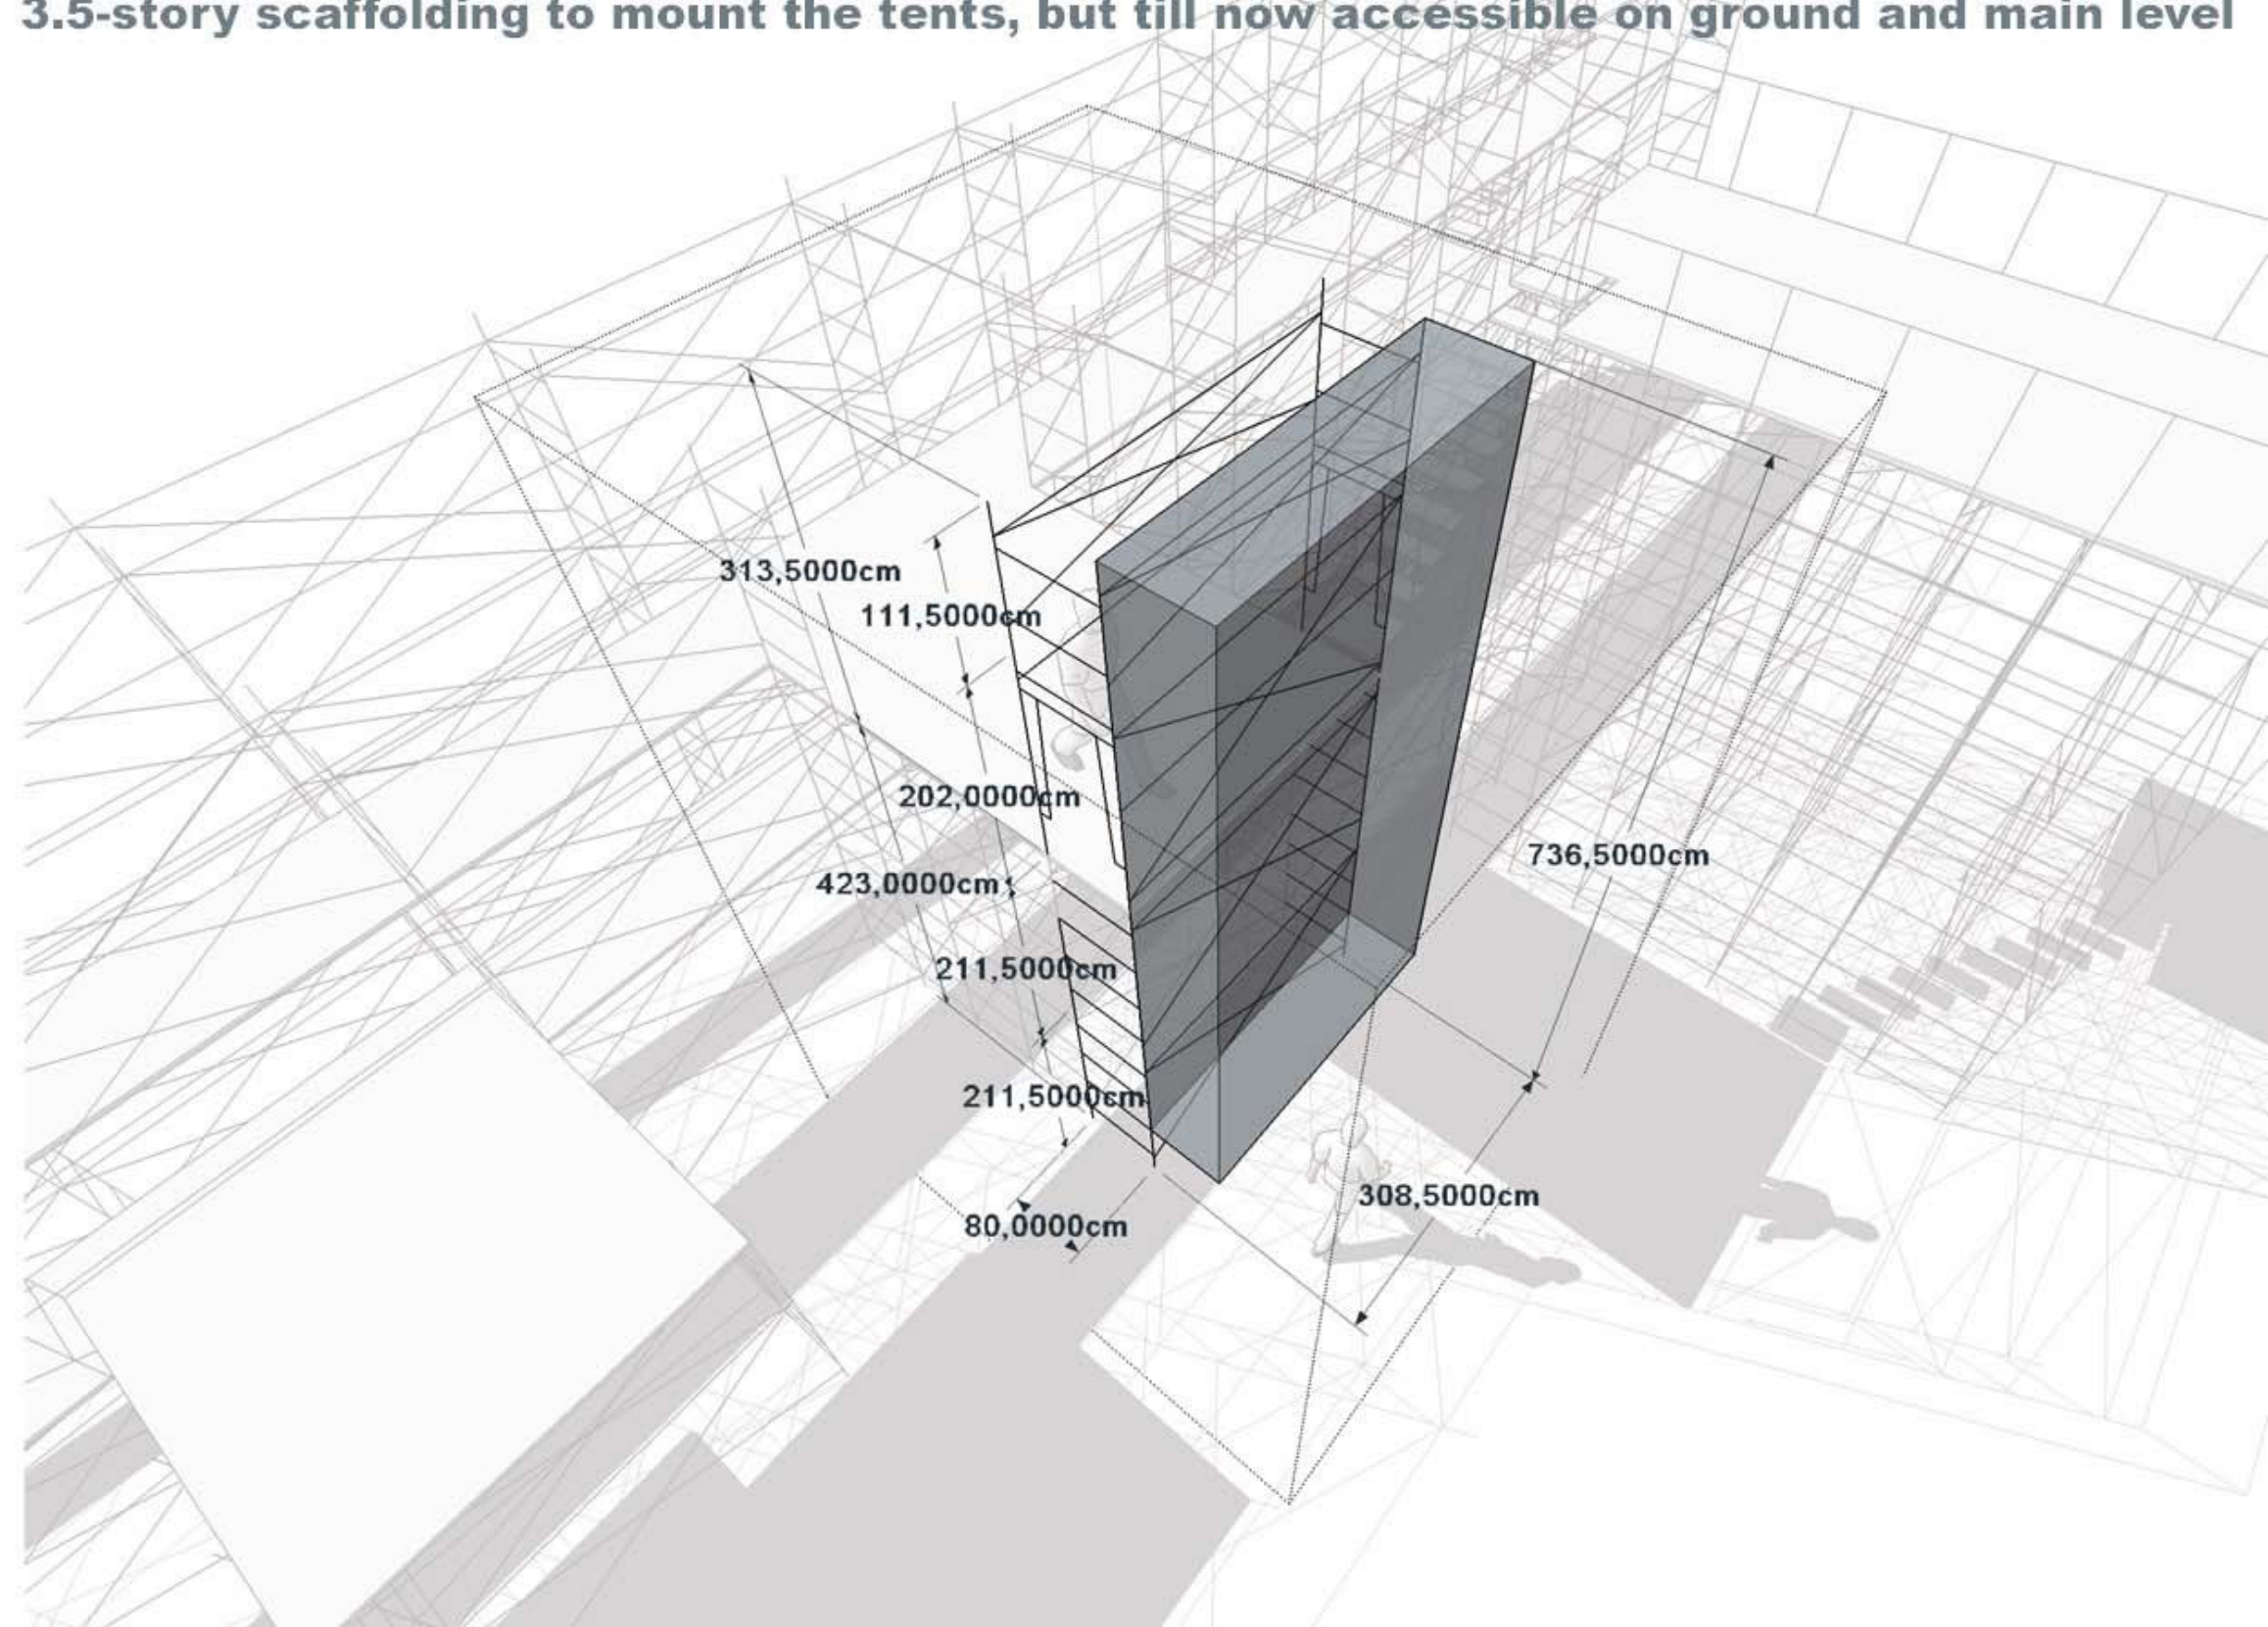

3.5-story scaffolding to mount the tents, but till now accessible on ground and main level

The work is mounted at the ceiling of the pabellon and seen from underneath as a roof, and as a surface from another level above

**ERNESTO
NETO**

**JOSE
PATRICIO**

Viewed from different levels but never reachable by foot

WALL

WALL

SECTION 1

SECTION 2

SECTION 3

- SECTION 1
- SECTION 2
- SECTION 3
- SECTION 4
- SECTION 5
- SECTION 6
- SECTION 7
- SECTION 8
- SECTION 9
- SECTION 10

LEVEL 1

- SECTION 1
- SECTION 2
- SECTION 3
- SECTION 4
- SECTION 5
- SECTION 6
- SECTION 7
- SECTION 8
- SECTION 9
- SECTION 10

LEVEL 4

SECTION 9

SECTION 10

- LEVEL 4
- LEVEL 3
- LEVEL 2
- LEVEL 1

SECTION **7**

- LEVEL 4
- LEVEL 3
- LEVEL 2
- LEVEL 1

SECTION **8**

SECTION 3