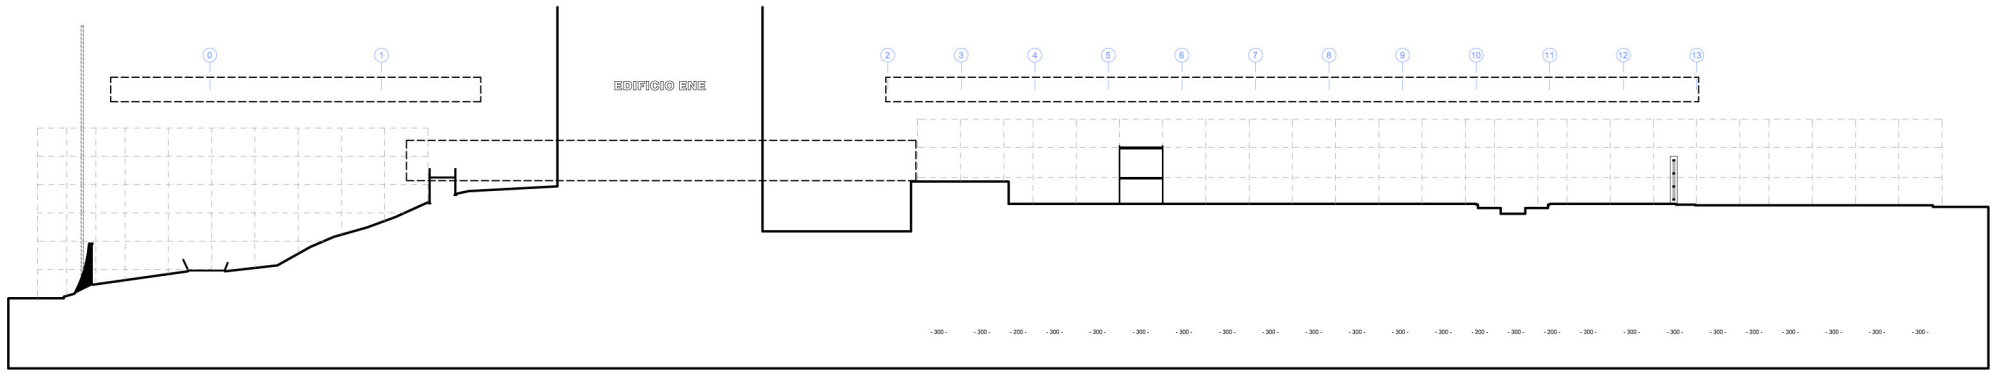

3.5-story scaffolding to mount the tents, but till now accessible on ground and main level

The work is mounted at the ceiling of the pabellon and seen from underneath as a roof, and as a surface from another level above

**ERNESTO
NETO**

**JOSE
PATRICIO**

Viewed from different levels but never reachable by foot

WALL

WALL

SECTION 1

SECTION 2

SECTION 3