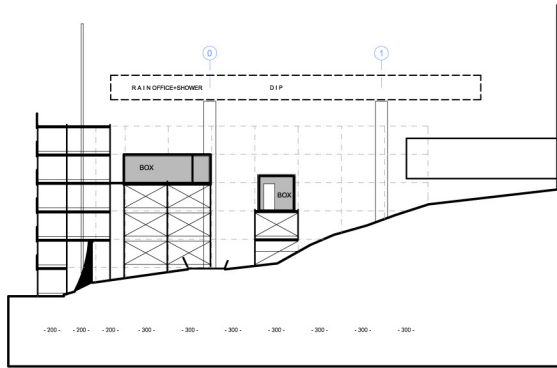

3.5-story scaffolding to mount the tents, but till now accessible on ground and main level

The work is mounted at the ceiling of the pabellon and seen from underneath as a roof, and as a surface from another level above

**ERNESTO
NETO**

**JOSE
PATRICIO**

Viewed from different levels but never reachable by foot

WALL

WALL

SECTION 1

SECTION 2

SECTION 3

SECTION 4

SECTION 5

SECTION 6

EDIFICIO ENE

SECTION 7

EDIFICIO ENE

SECTION 8

EDIFICIO BNE

- SECTION 1
- SECTION 2
- SECTION 3
- SECTION 4
- SECTION 5
- SECTION 6
- SECTION 7
- SECTION 8
- SECTION 9
- SECTION 10

LEVEL 1

- SECTION 1
- SECTION 2
- SECTION 3
- SECTION 4
- SECTION 5
- SECTION 6
- SECTION 7
- SECTION 8
- SECTION 9
- SECTION 10