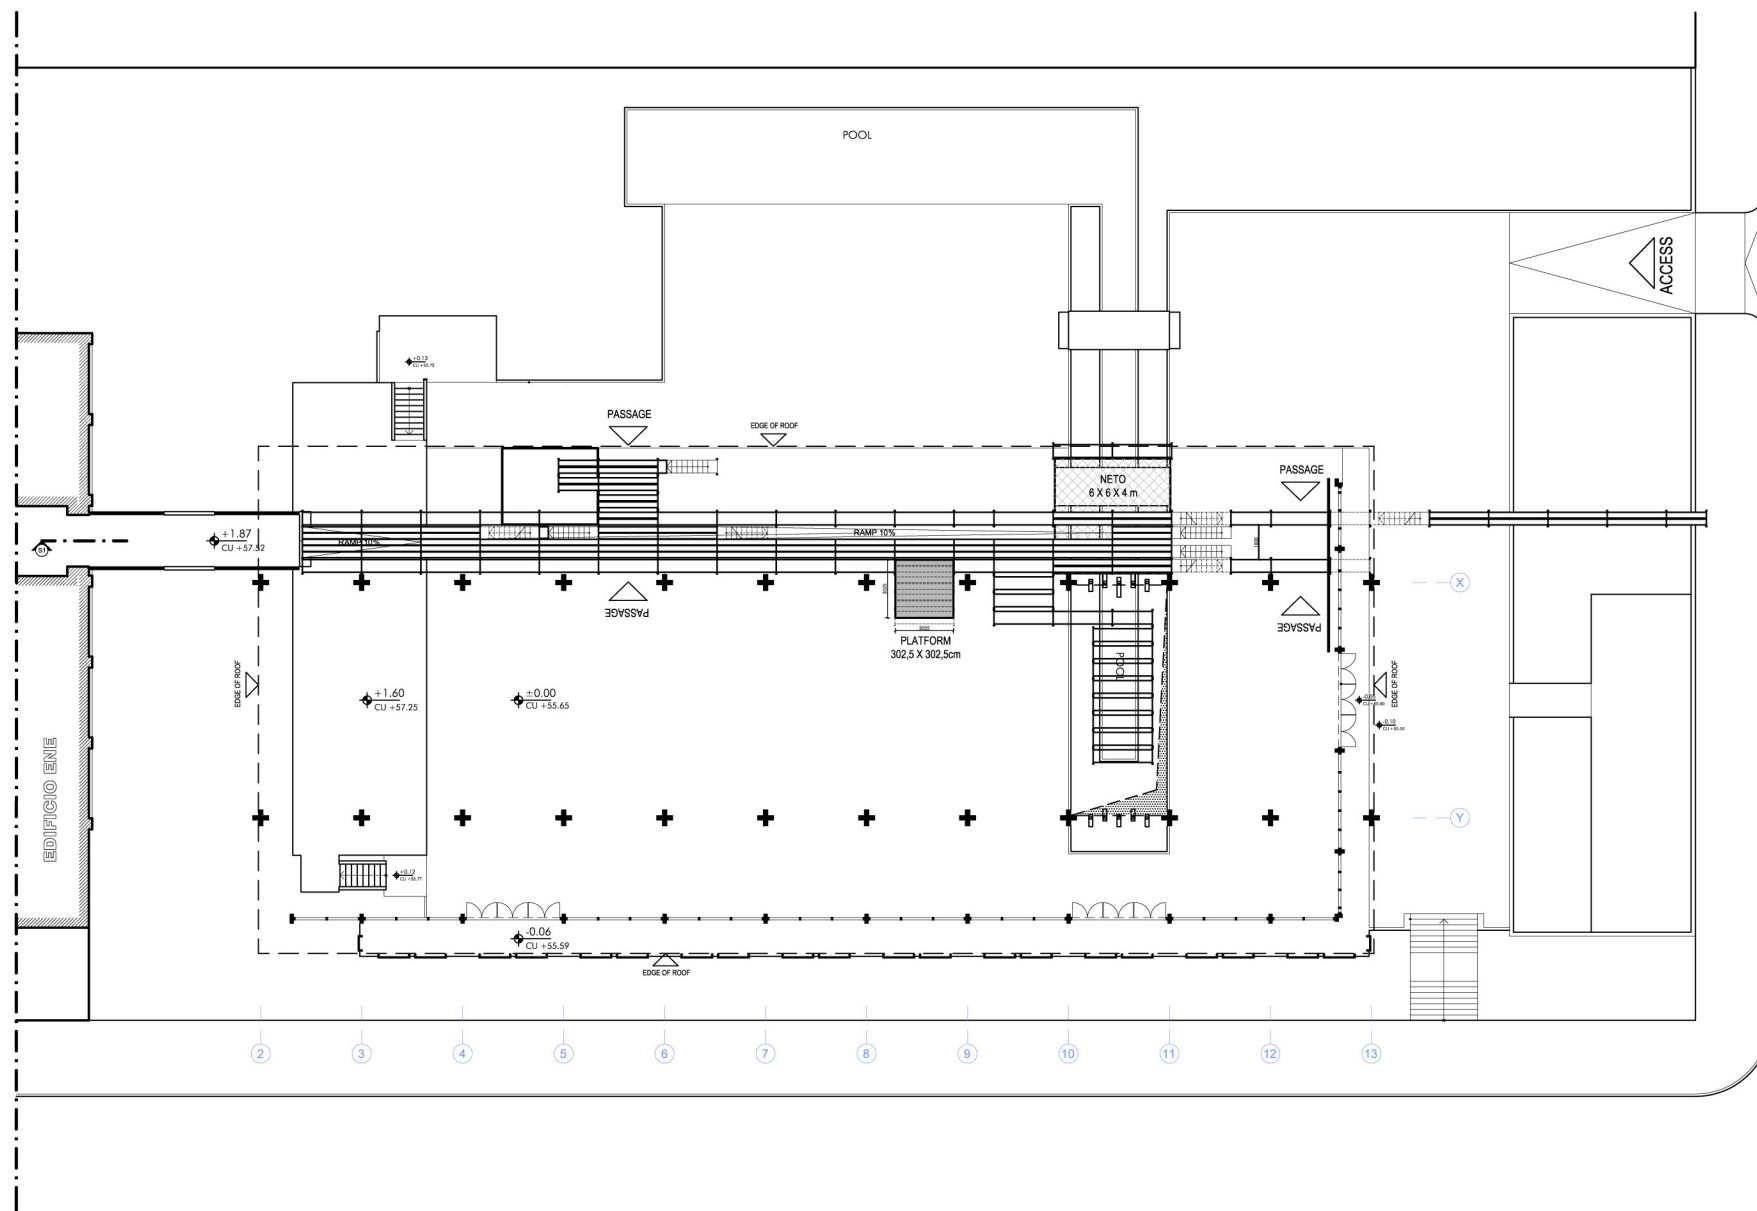

3.5-story scaffolding to mount the tents, but till now accessible on ground and main level

The work is mounted at the ceiling of the pabellon and seen from underneath as a roof, and as a surface from another level above

**ERNESTO
NETO**

**JOSE
PATRICIO**

Viewed from different levels but never reachable by foot

WALL

WALL

SECTION 1

SECTION 2

SECTION 3

- SECTION 1
- SECTION 2
- SECTION 3
- SECTION 4
- SECTION 5
- SECTION 6
- SECTION 7
- SECTION 8
- SECTION 9
- SECTION 10

LEVEL 1

- SECTION 1
- SECTION 2
- SECTION 3
- SECTION 4
- SECTION 5
- SECTION 6
- SECTION 7
- SECTION 8
- SECTION 9
- SECTION 10

LEVEL 2

- SECTION 1
- SECTION 2
- SECTION 3
- SECTION 4
- SECTION 5
- SECTION 6
- SECTION 7
- SECTION 8
- SECTION 9
- SECTION 10

LEVEL 3

- SECTION 1
- SECTION 2
- SECTION 3
- SECTION 4
- SECTION 5
- SECTION 6
- SECTION 7
- SECTION 8
- SECTION 9
- SECTION 10