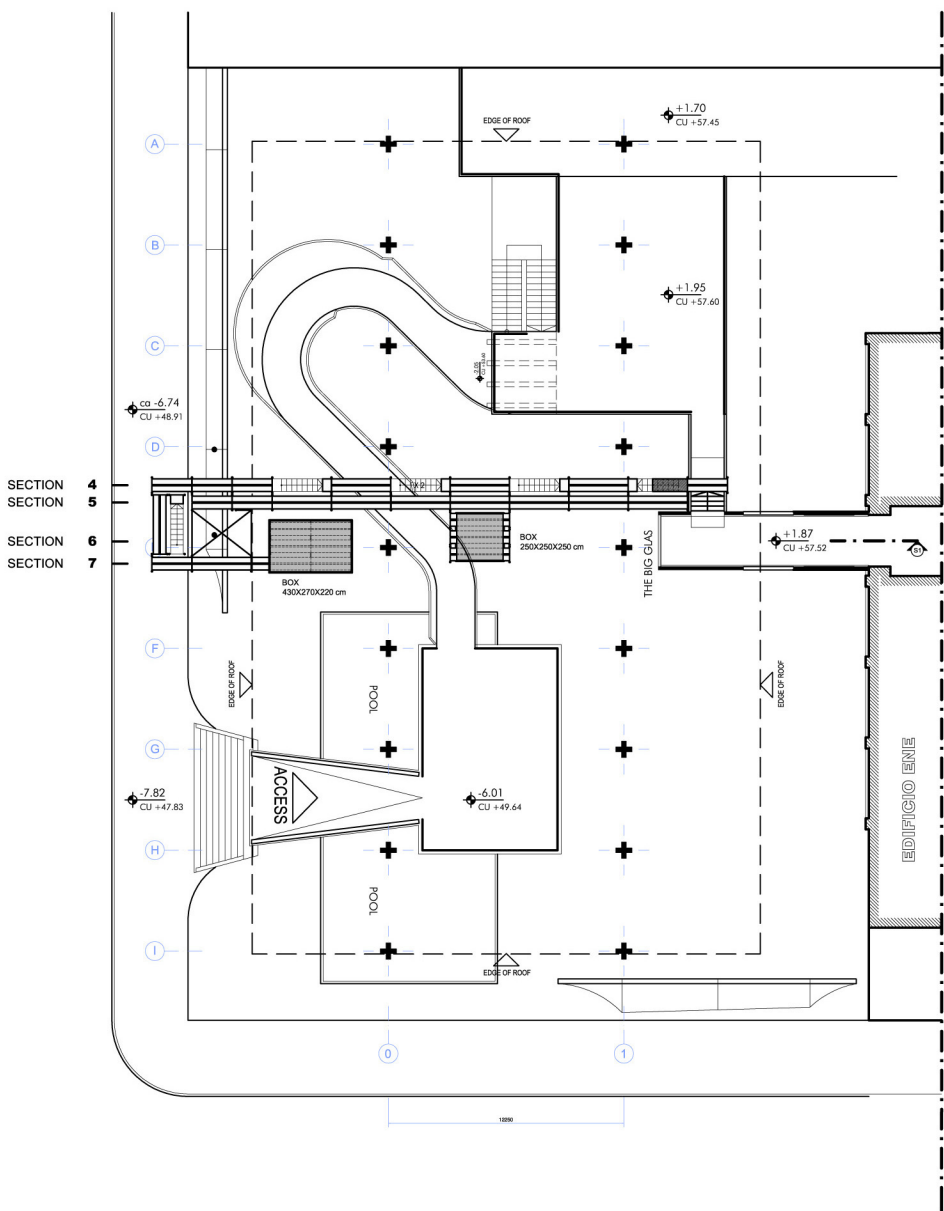

3.5-story scaffolding to mount the tents, but till now accessible on ground and main level

The work is mounted at the ceiling of the pabellon and seen from underneath as a roof, and as a surface from another level above

**ERNESTO
NETO**

**JOSE
PATRICIO**

Viewed from different levels but never reachable by foot

WALL

WALL

SECTION 1

SECTION 2

SECTION 3

- SECTION 1
- SECTION 2
- SECTION 3
- SECTION 4
- SECTION 5
- SECTION 6
- SECTION 7
- SECTION 8
- SECTION 9
- SECTION 10

LEVEL 1

- SECTION 1
- SECTION 2
- SECTION 3
- SECTION 4
- SECTION 5
- SECTION 6
- SECTION 7
- SECTION 8
- SECTION 9
- SECTION 10

LEVEL 2

- SECTION 1
- SECTION 2
- SECTION 3
- SECTION 4
- SECTION 5
- SECTION 6
- SECTION 7
- SECTION 8
- SECTION 9
- SECTION 10

LEVEL 3

- SECTION 1
- SECTION 2
- SECTION 3
- SECTION 4
- SECTION 5
- SECTION 6
- SECTION 7
- SECTION 8
- SECTION 9
- SECTION 10