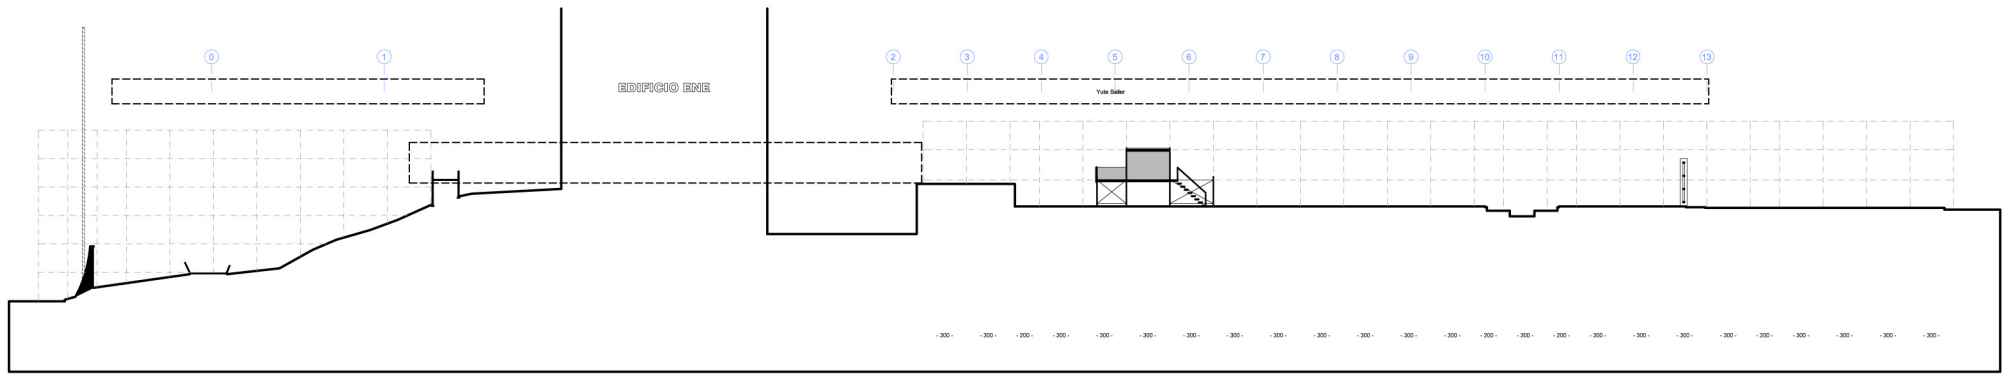

3.5-story scaffolding to mount the tents, but till now accessible on ground and main level

The work is mounted at the ceiling of the pabellon and seen from underneath as a roof, and as a surface from another level above

**ERNESTO
NETO**

**JOSE
PATRICIO**

Viewed from different levels but never reachable by foot

WALL

WALL

SECTION 1

SECTION 2

SECTION 3

- SECTION 1
- SECTION 2
- SECTION 3
- SECTION 4
- SECTION 5
- SECTION 6
- SECTION 7
- SECTION 8
- SECTION 9
- SECTION 10

LEVEL 1

- SECTION 1
- SECTION 2
- SECTION 3
- SECTION 4
- SECTION 5
- SECTION 6
- SECTION 7
- SECTION 8
- SECTION 9
- SECTION 10