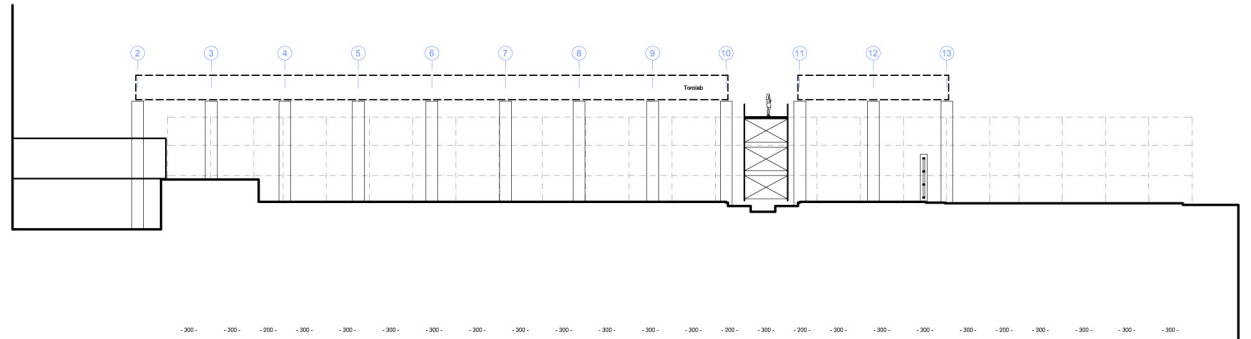

3.5-story scaffolding to mount the tents, but till now accessible on ground and main level

The work is mounted at the ceiling of the pabellon and seen from underneath as a roof, and as a surface from another level above

SECTION 4

SECTION 5

SECTION 6

EDIFICIO ENE

SECTION 7

EDIFICIO ENE

SECTION 8

EDIFICIO BNE

- SECTION 1
- SECTION 2
- SECTION 3
- SECTION 4
- SECTION 5
- SECTION 6
- SECTION 7
- SECTION 8
- SECTION 9
- SECTION 10

LEVEL 1

- SECTION 1
- SECTION 2
- SECTION 3
- SECTION 4
- SECTION 5
- SECTION 6
- SECTION 7
- SECTION 8
- SECTION 9
- SECTION 10

LEVEL 2

- SECTION 1
- SECTION 2
- SECTION 3
- SECTION 4
- SECTION 5
- SECTION 6
- SECTION 7
- SECTION 8
- SECTION 9
- SECTION 10

LEVEL 3

- SECTION 1
- SECTION 2
- SECTION 3
- SECTION 4
- SECTION 5
- SECTION 6
- SECTION 7
- SECTION 8
- SECTION 9
- SECTION 10