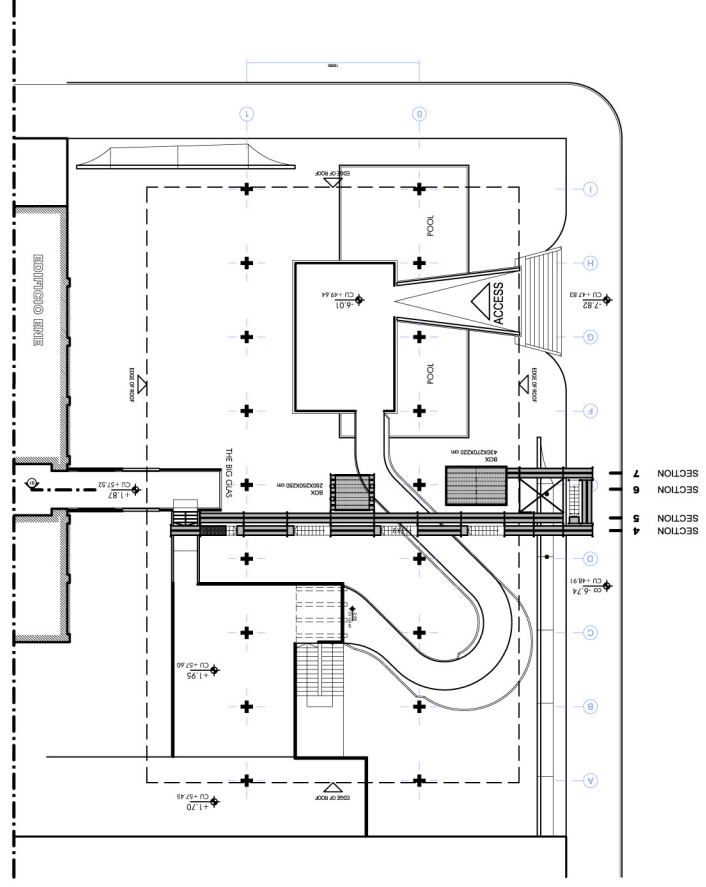

3.5-story scaffolding to mount the tents, but till now accessible on ground and main level

The work is mounted at the ceiling of the pabellon and seen from underneath as a roof, and as a surface from another level above

**ERNESTO
NETO**

**JOSE
PATRICIO**

Viewed from different levels but never reachable by foot

WALL

WALL

SECTION 1

SECTION 2

SECTION 3

SECTION 4

SECTION 5

SECTION 6

EDIFICIO ENE

SECTION 7

EDIFICIO ENE

SECTION 8

EDIFICIO BNE

- SECTION 1
- SECTION 2
- SECTION 3
- SECTION 4
- SECTION 5
- SECTION 6
- SECTION 7
- SECTION 8
- SECTION 9
- SECTION 10

LEVEL 1

- SECTION 1
- SECTION 2
- SECTION 3
- SECTION 4
- SECTION 5
- SECTION 6
- SECTION 7
- SECTION 8
- SECTION 9
- SECTION 10