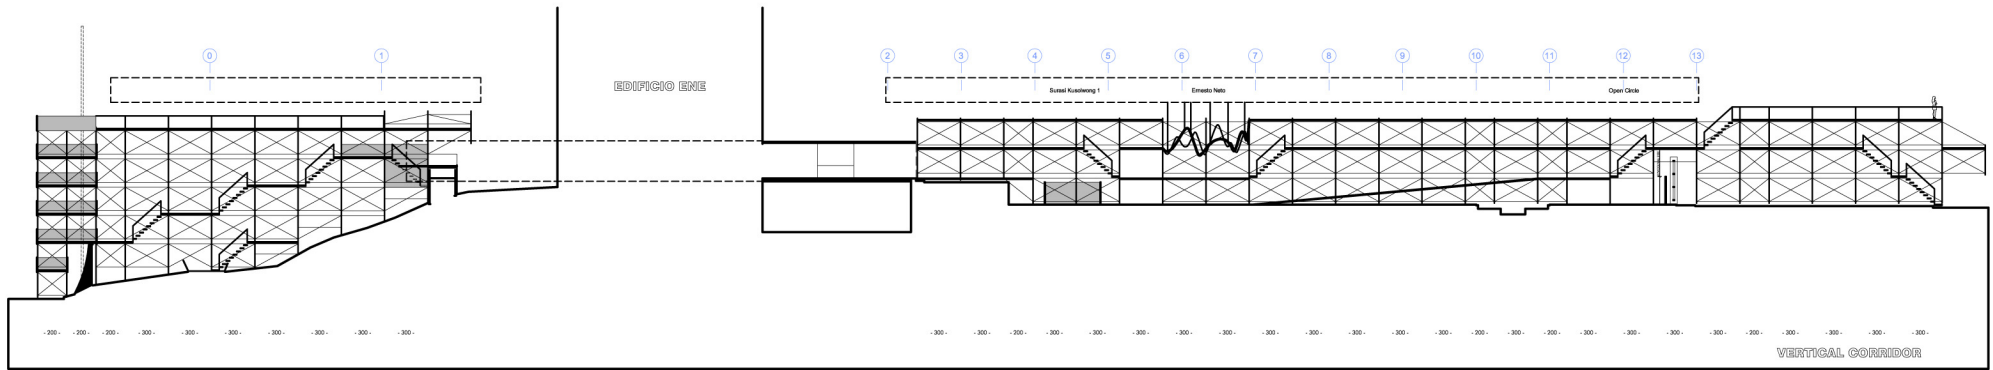

3.5-story scaffolding to mount the tents, but till now accessible on ground and main level

The work is mounted at the ceiling of the pabellon and seen from underneath as a roof, and as a surface from another level above

**ERNESTO
NETO**

**JOSE
PATRICIO**

Viewed from different levels but never reachable by foot

WALL

WALL

SECTION 1

SECTION 2

SECTION 3

- SECTION 1
- SECTION 2
- SECTION 3
- SECTION 4
- SECTION 5
- SECTION 6
- SECTION 7
- SECTION 8
- SECTION 9
- SECTION 10

LEVEL 1

- SECTION 1
- SECTION 2
- SECTION 3
- SECTION 4
- SECTION 5
- SECTION 6
- SECTION 7
- SECTION 8
- SECTION 9
- SECTION 10