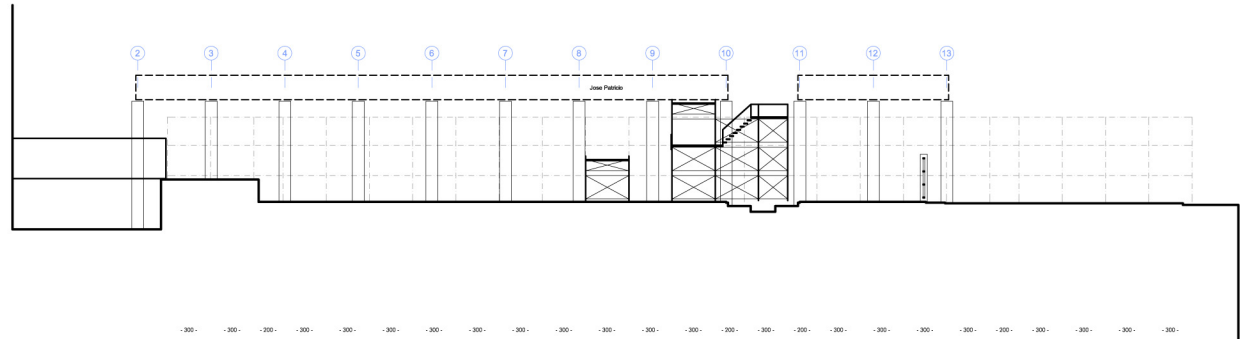

3.5-story scaffolding to mount the tents, but till now accessible on ground and main level

The work is mounted at the ceiling of the pabellon and seen from underneath as a roof, and as a surface from another level above

SECTION 4

SECTION 5

SECTION 6

EDIFICIO ENE

SECTION 7

EDIFICIO ENE

SECTION 8

EDIFICIO BNE

- SECTION 1
- SECTION 2
- SECTION 3
- SECTION 4
- SECTION 5
- SECTION 6
- SECTION 7
- SECTION 8
- SECTION 9
- SECTION 10

LEVEL 1

- SECTION 1
- SECTION 2
- SECTION 3
- SECTION 4
- SECTION 5
- SECTION 6
- SECTION 7
- SECTION 8
- SECTION 9
- SECTION 10

LEVEL 2

- SECTION 1
- SECTION 2
- SECTION 3
- SECTION 4
- SECTION 5
- SECTION 6
- SECTION 7
- SECTION 8
- SECTION 9
- SECTION 10

LEVEL 3

- SECTION 1
- SECTION 2
- SECTION 3
- SECTION 4
- SECTION 5
- SECTION 6
- SECTION 7
- SECTION 8
- SECTION 9
- SECTION 10