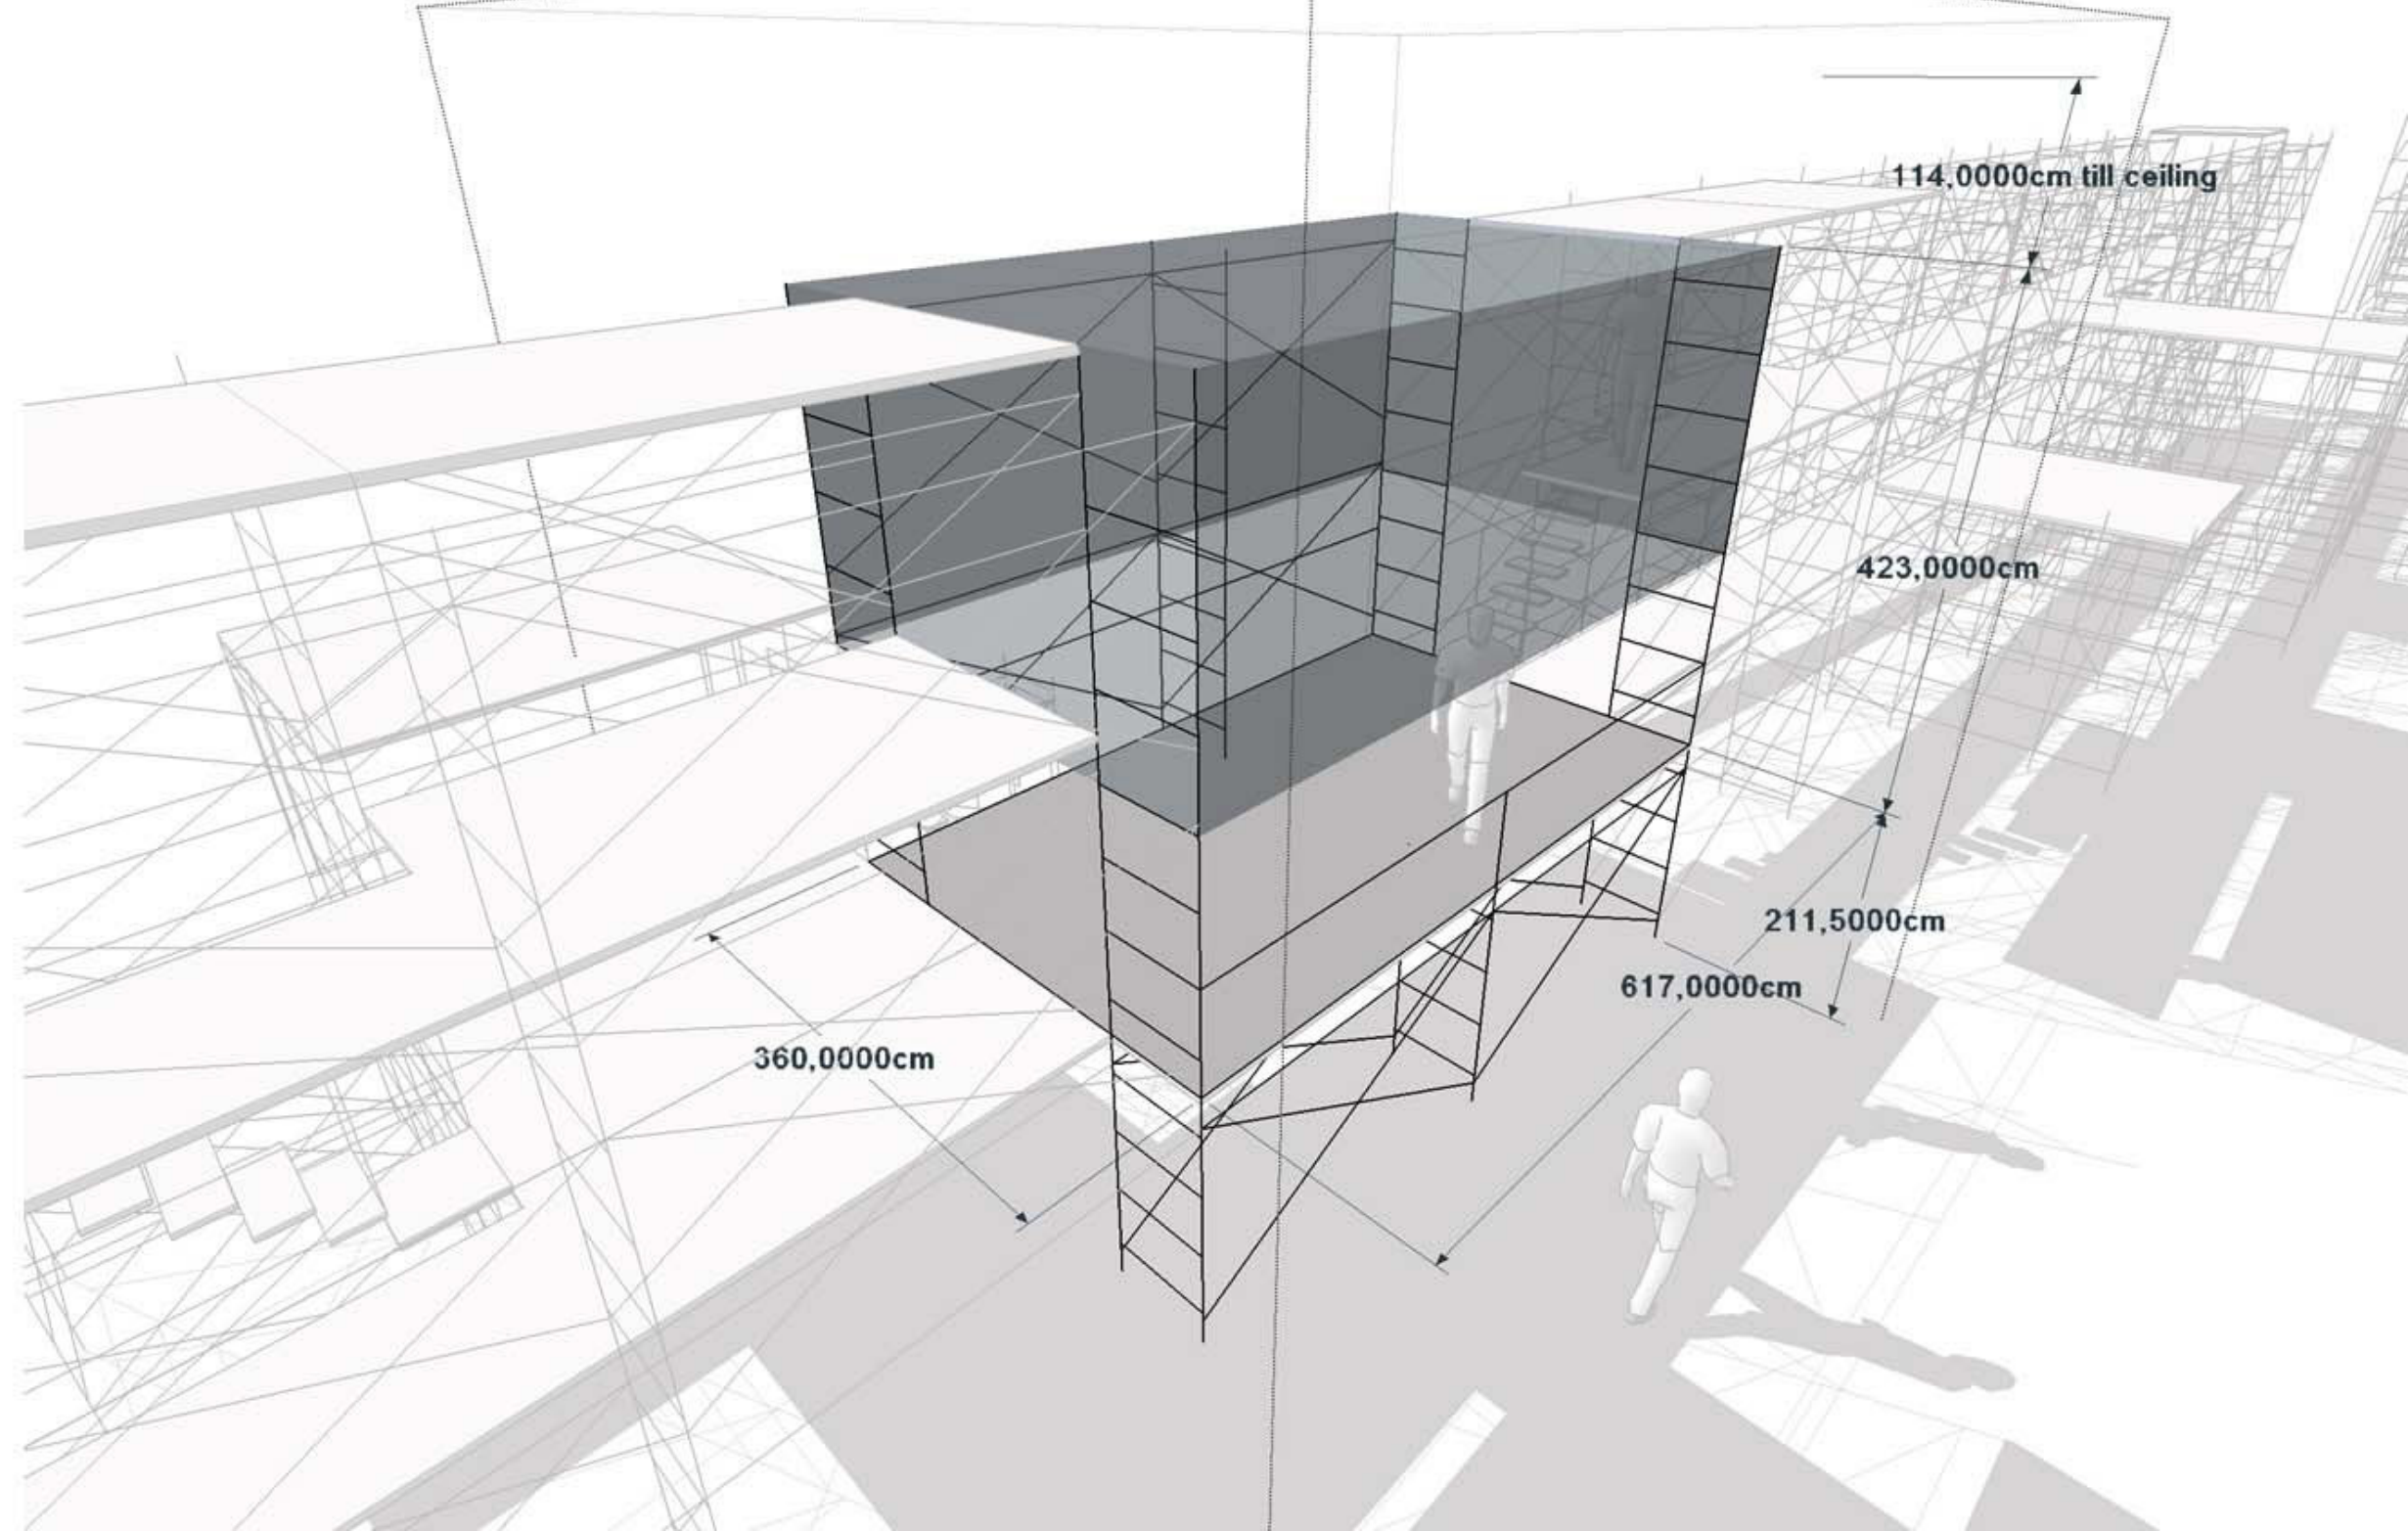

3.5-story scaffolding to mount the tents, but till now accessible on ground and main level

The work is mounted at the ceiling of the pabellon and seen from underneath as a roof, and as a surface from another level above

**ERNESTO
NETO**

**JOSE
PATRICIO**

Viewed from different levels but never reachable by foot

WALL

WALL

SECTION 1

SECTION 2

SECTION 3

- SECTION 1
- SECTION 2
- SECTION 3
- SECTION 4
- SECTION 5
- SECTION 6
- SECTION 7
- SECTION 8
- SECTION 9
- SECTION 10

LEVEL 1

- SECTION 1
- SECTION 2
- SECTION 3
- SECTION 4
- SECTION 5
- SECTION 6
- SECTION 7
- SECTION 8
- SECTION 9
- SECTION 10