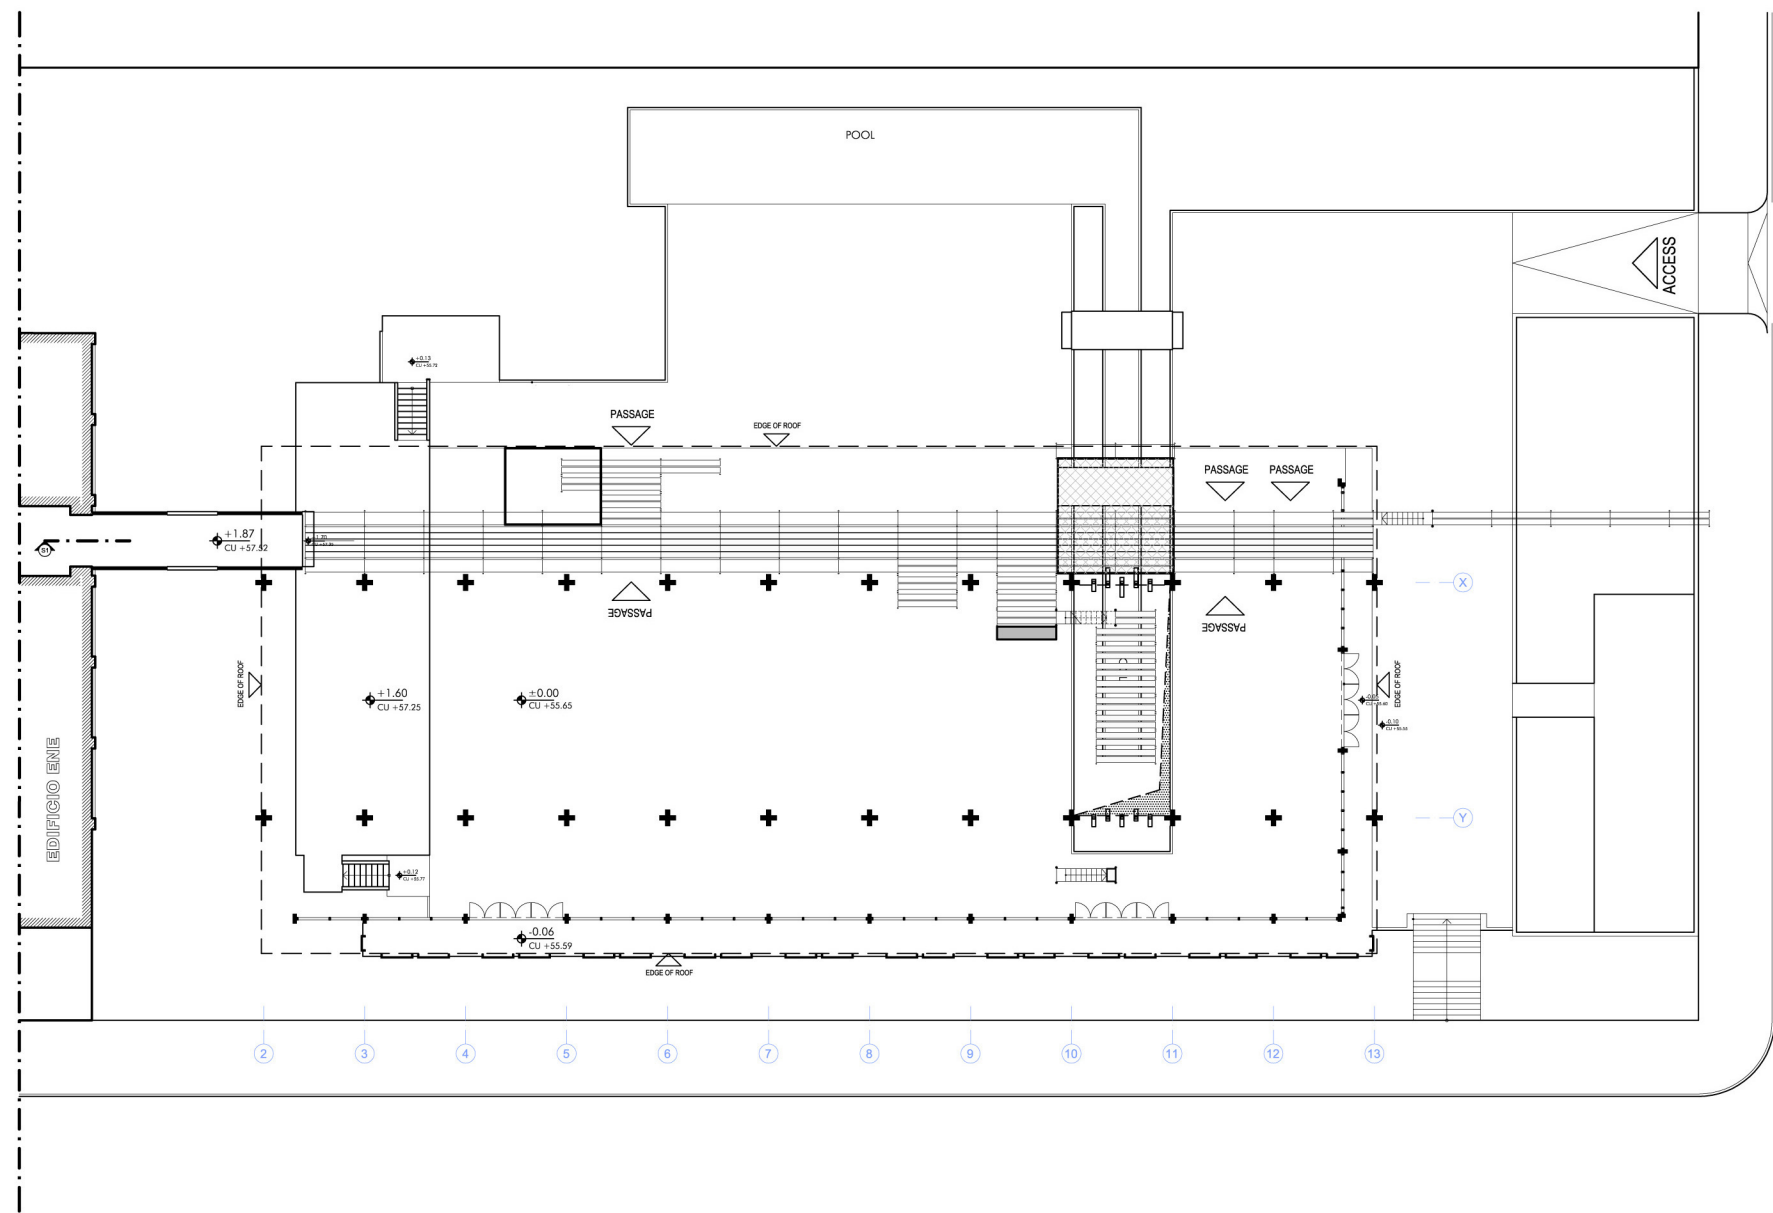

3.5-story scaffolding to mount the tents, but till now accessible on ground and main level

The work is mounted at the ceiling of the pabellon and seen from underneath as a roof, and as a surface from another level above

- SECTION 1
- SECTION 2
- SECTION 3
- SECTION 4
- SECTION 5
- SECTION 6
- SECTION 7
- SECTION 8
- SECTION 9
- SECTION 10

LEVEL 1

- SECTION 1
- SECTION 2
- SECTION 3
- SECTION 4
- SECTION 5
- SECTION 6
- SECTION 7
- SECTION 8
- SECTION 9
- SECTION 10

LEVEL 2

- SECTION 1
- SECTION 2
- SECTION 3
- SECTION 4
- SECTION 5
- SECTION 6
- SECTION 7
- SECTION 8
- SECTION 9
- SECTION 10

LEVEL 3

- SECTION 1
- SECTION 2
- SECTION 3
- SECTION 4
- SECTION 5
- SECTION 6
- SECTION 7
- SECTION 8
- SECTION 9
- SECTION 10

LEVEL 4

SECTION 9

SECTION 10

- LEVEL 4
- LEVEL 3
- LEVEL 2
- LEVEL 1

SECTION **7**

- LEVEL 4
- LEVEL 3
- LEVEL 2
- LEVEL 1

SECTION **8**

SECTION 3