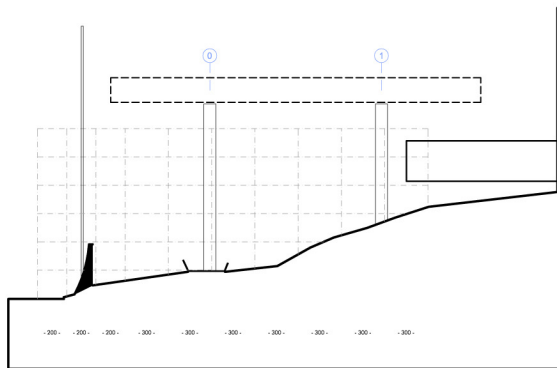

3.5-story scaffolding to mount the tents, but till now accessible on ground and main level

The work is mounted at the ceiling of the pabellon and seen from underneath as a roof, and as a surface from another level above

SECTION 4

SECTION 5

SECTION 6

EDIFICIO ENE

SECTION 7

EDIFICIO ENE

SECTION 8

EDIFICIO BNE

- SECTION 1
- SECTION 2
- SECTION 3
- SECTION 4
- SECTION 5
- SECTION 6
- SECTION 7
- SECTION 8
- SECTION 9
- SECTION 10

LEVEL 1

- SECTION 1
- SECTION 2
- SECTION 3
- SECTION 4
- SECTION 5
- SECTION 6
- SECTION 7
- SECTION 8
- SECTION 9
- SECTION 10

LEVEL 2

- SECTION 1
- SECTION 2
- SECTION 3
- SECTION 4
- SECTION 5
- SECTION 6
- SECTION 7
- SECTION 8
- SECTION 9
- SECTION 10

LEVEL 3

- SECTION 1
- SECTION 2
- SECTION 3
- SECTION 4
- SECTION 5
- SECTION 6
- SECTION 7
- SECTION 8
- SECTION 9
- SECTION 10