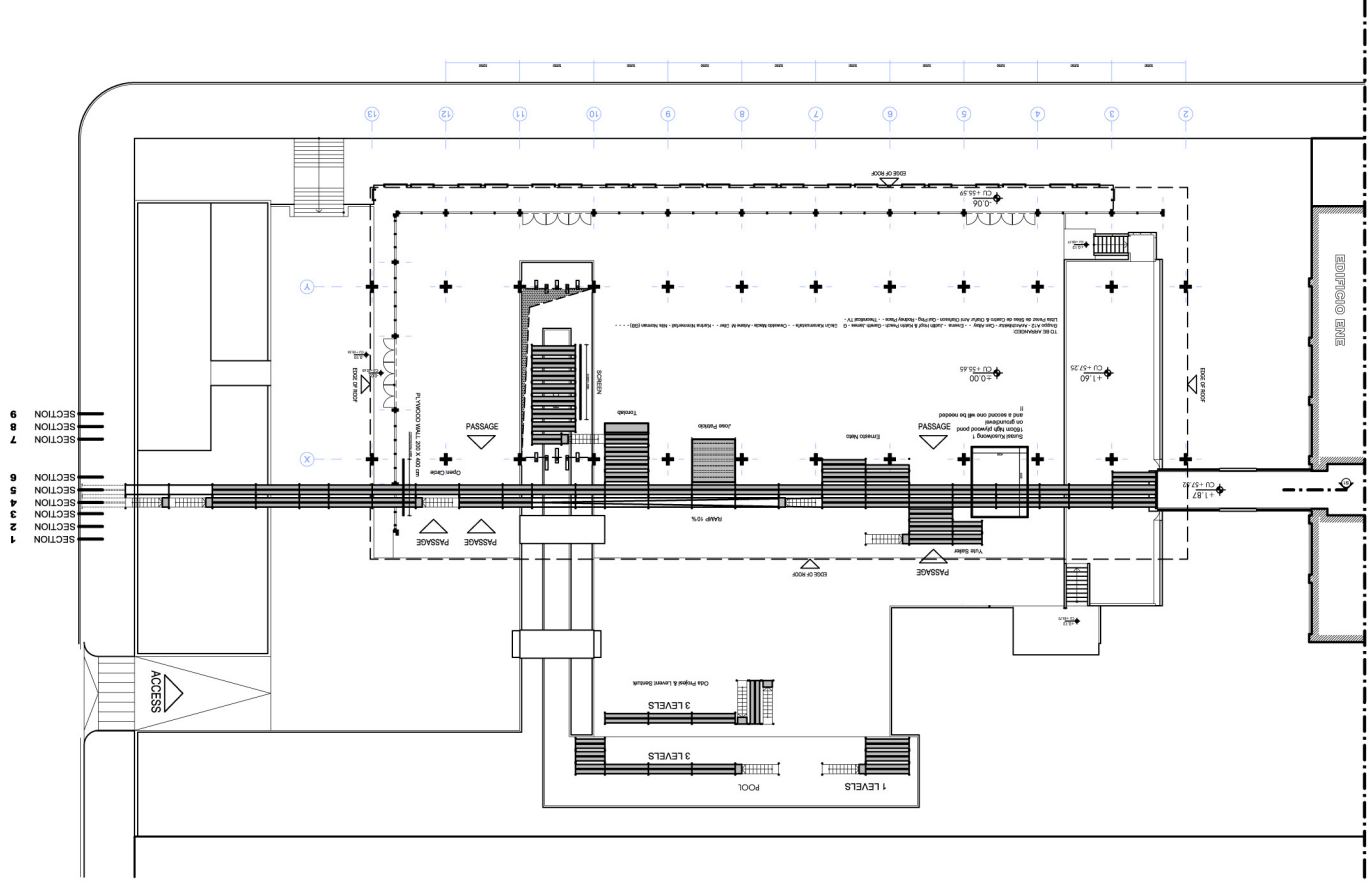

3.5-story scaffolding to mount the tents, but till now accessible on ground and main level

The work is mounted at the ceiling of the pabellon and seen from underneath as a roof, and as a surface from another level above

**ERNESTO
NETO**

**JOSE
PATRICIO**

Viewed from different levels but never reachable by foot

WALL

WALL

SECTION 1

SECTION 2

SECTION 3

- SECTION 1
- SECTION 2
- SECTION 3
- SECTION 4
- SECTION 5
- SECTION 6
- SECTION 7
- SECTION 8
- SECTION 9
- SECTION 10

LEVEL 1

- SECTION 1
- SECTION 2
- SECTION 3
- SECTION 4
- SECTION 5
- SECTION 6
- SECTION 7
- SECTION 8
- SECTION 9
- SECTION 10