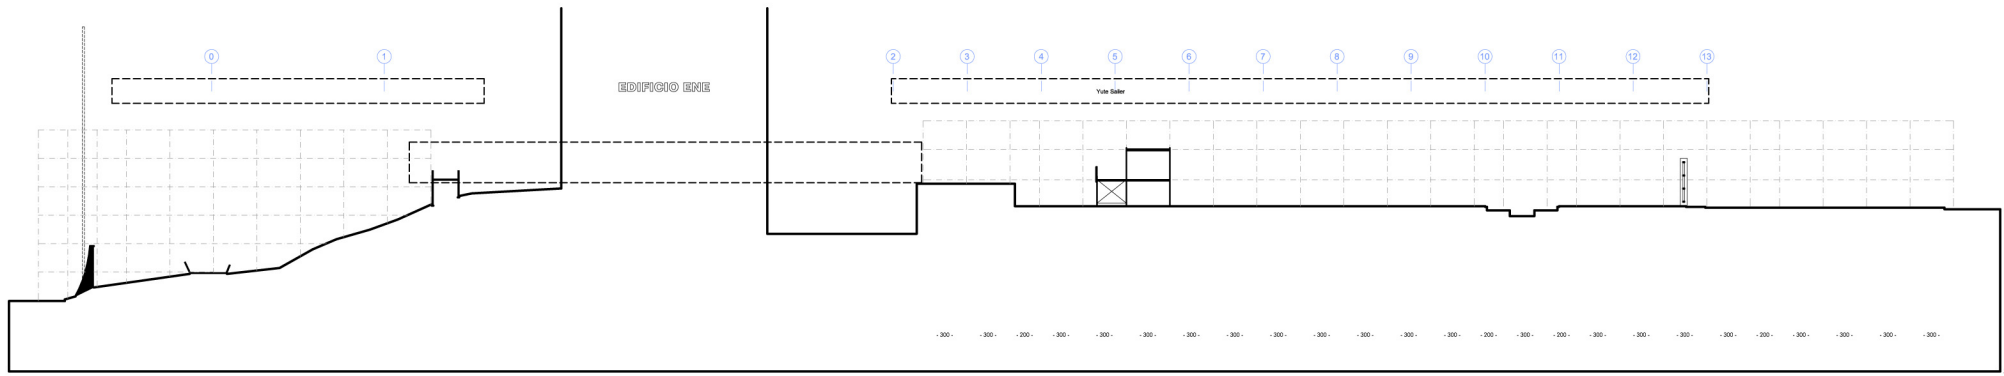

3.5-story scaffolding to mount the tents, but till now accessible on ground and main level

The work is mounted at the ceiling of the pabellon and seen from underneath as a roof, and as a surface from another level above

**ERNESTO
NETO**

**JOSE
PATRICIO**

Viewed from different levels but never reachable by foot

WALL

WALL

SECTION 1

SECTION 2

SECTION 3

- SECTION 1
- SECTION 2
- SECTION 3
- SECTION 4
- SECTION 5
- SECTION 6
- SECTION 7
- SECTION 8
- SECTION 9
- SECTION 10

LEVEL 1

- SECTION 1
- SECTION 2
- SECTION 3
- SECTION 4
- SECTION 5
- SECTION 6
- SECTION 7
- SECTION 8
- SECTION 9
- SECTION 10