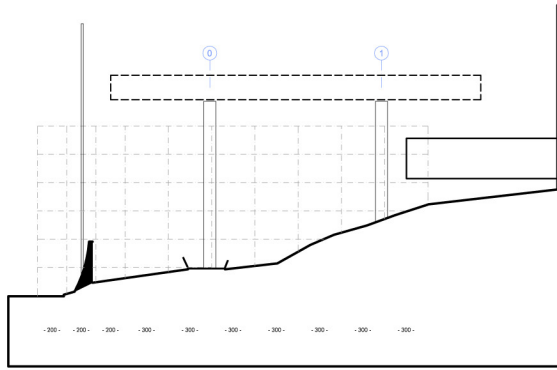

3.5-story scaffolding to mount the tents, but till now accessible on ground and main level

The work is mounted at the ceiling of the pabellon and seen from underneath as a roof, and as a surface from another level above

SECTION 4

SECTION 5

SECTION 6

EDIFICIO ENE

SECTION 7

EDIFICIO ENE

SECTION 8

EDIFICIO BNE

- SECTION 1
- SECTION 2
- SECTION 3
- SECTION 4
- SECTION 5
- SECTION 6
- SECTION 7
- SECTION 8
- SECTION 9
- SECTION 10

LEVEL 1

- SECTION 1
- SECTION 2
- SECTION 3
- SECTION 4
- SECTION 5
- SECTION 6
- SECTION 7
- SECTION 8
- SECTION 9
- SECTION 10

LEVEL 2

- SECTION 1
- SECTION 2
- SECTION 3
- SECTION 4
- SECTION 5
- SECTION 6
- SECTION 7
- SECTION 8
- SECTION 9
- SECTION 10

LEVEL 3

- SECTION 1
- SECTION 2
- SECTION 3
- SECTION 4
- SECTION 5
- SECTION 6
- SECTION 7
- SECTION 8
- SECTION 9
- SECTION 10