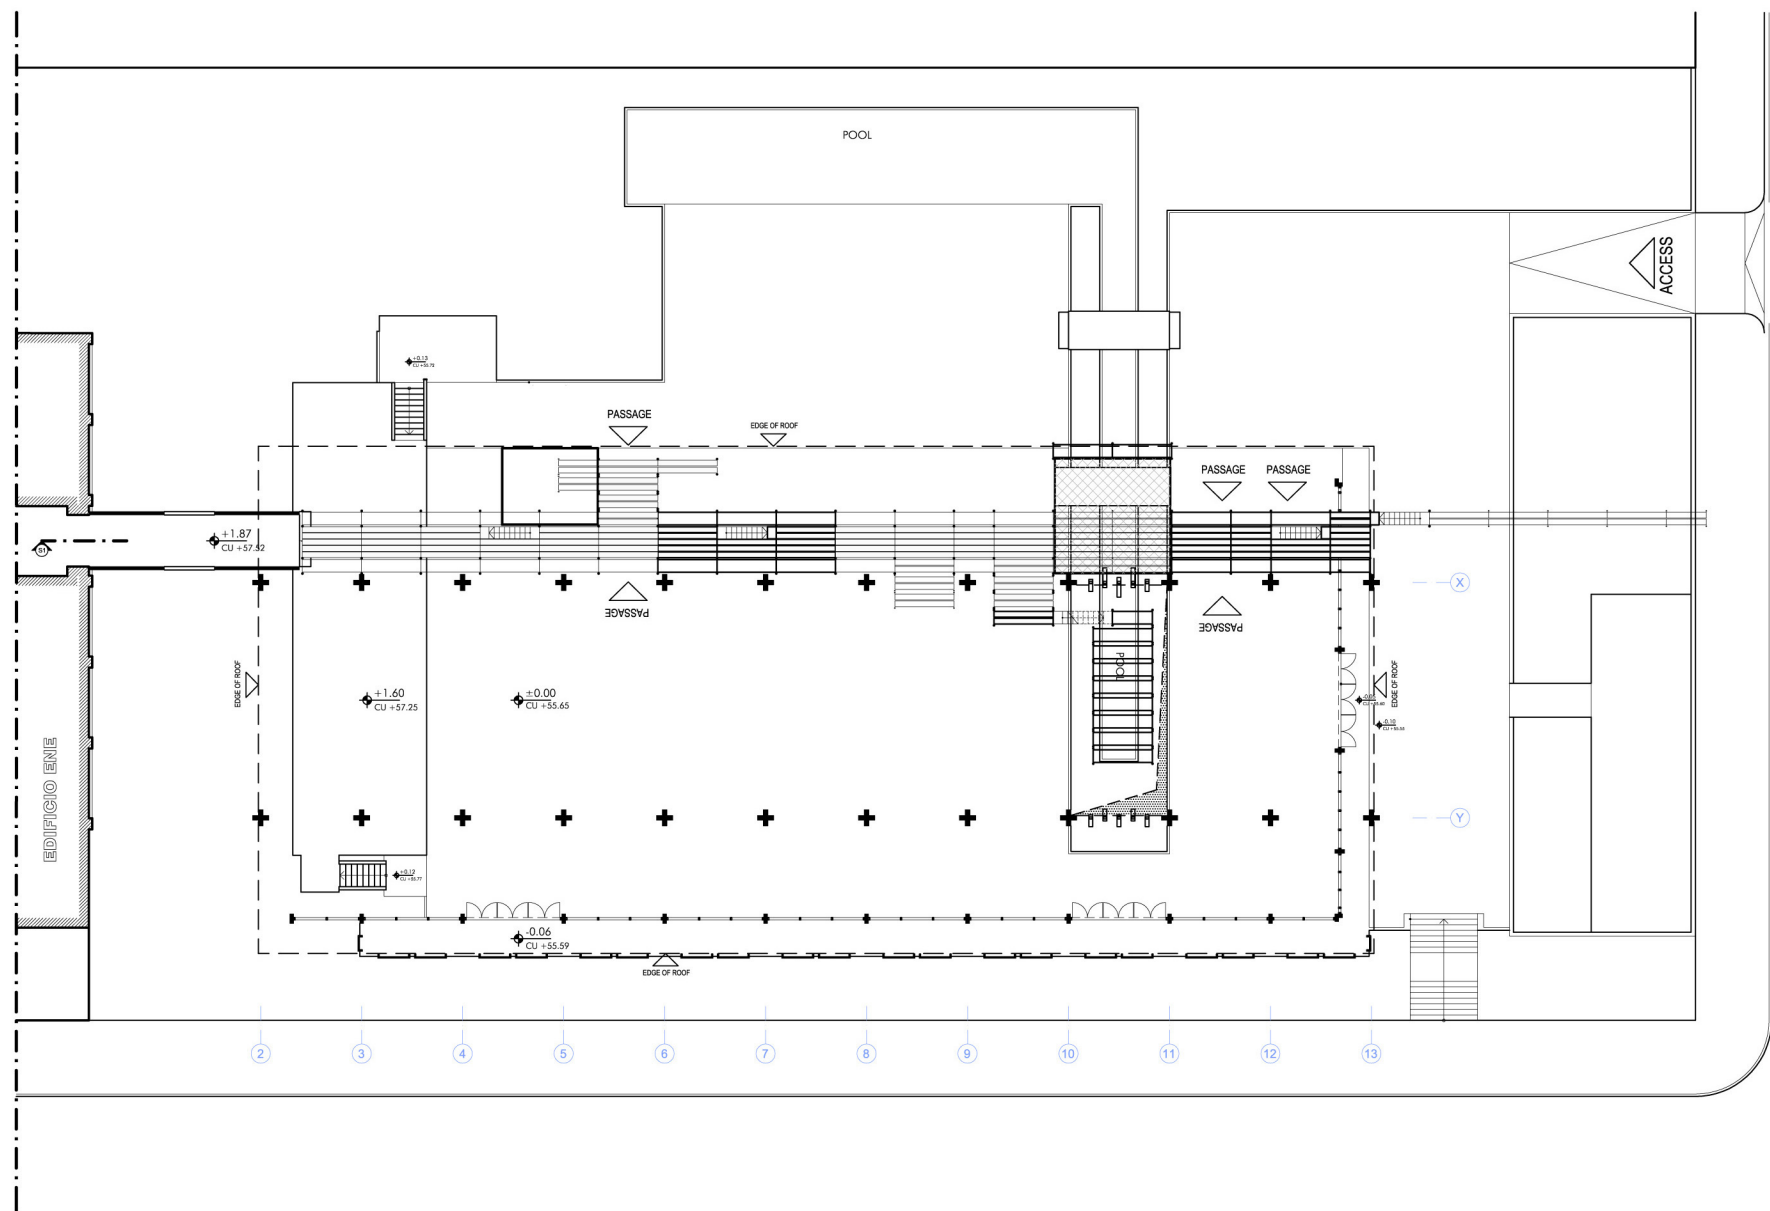

- SECTION 1
- SECTION 2
- SECTION 3
- SECTION 4
- SECTION 5
- SECTION 6
- SECTION 7
- SECTION 8
- SECTION 9
- SECTION 10

LEVEL 3