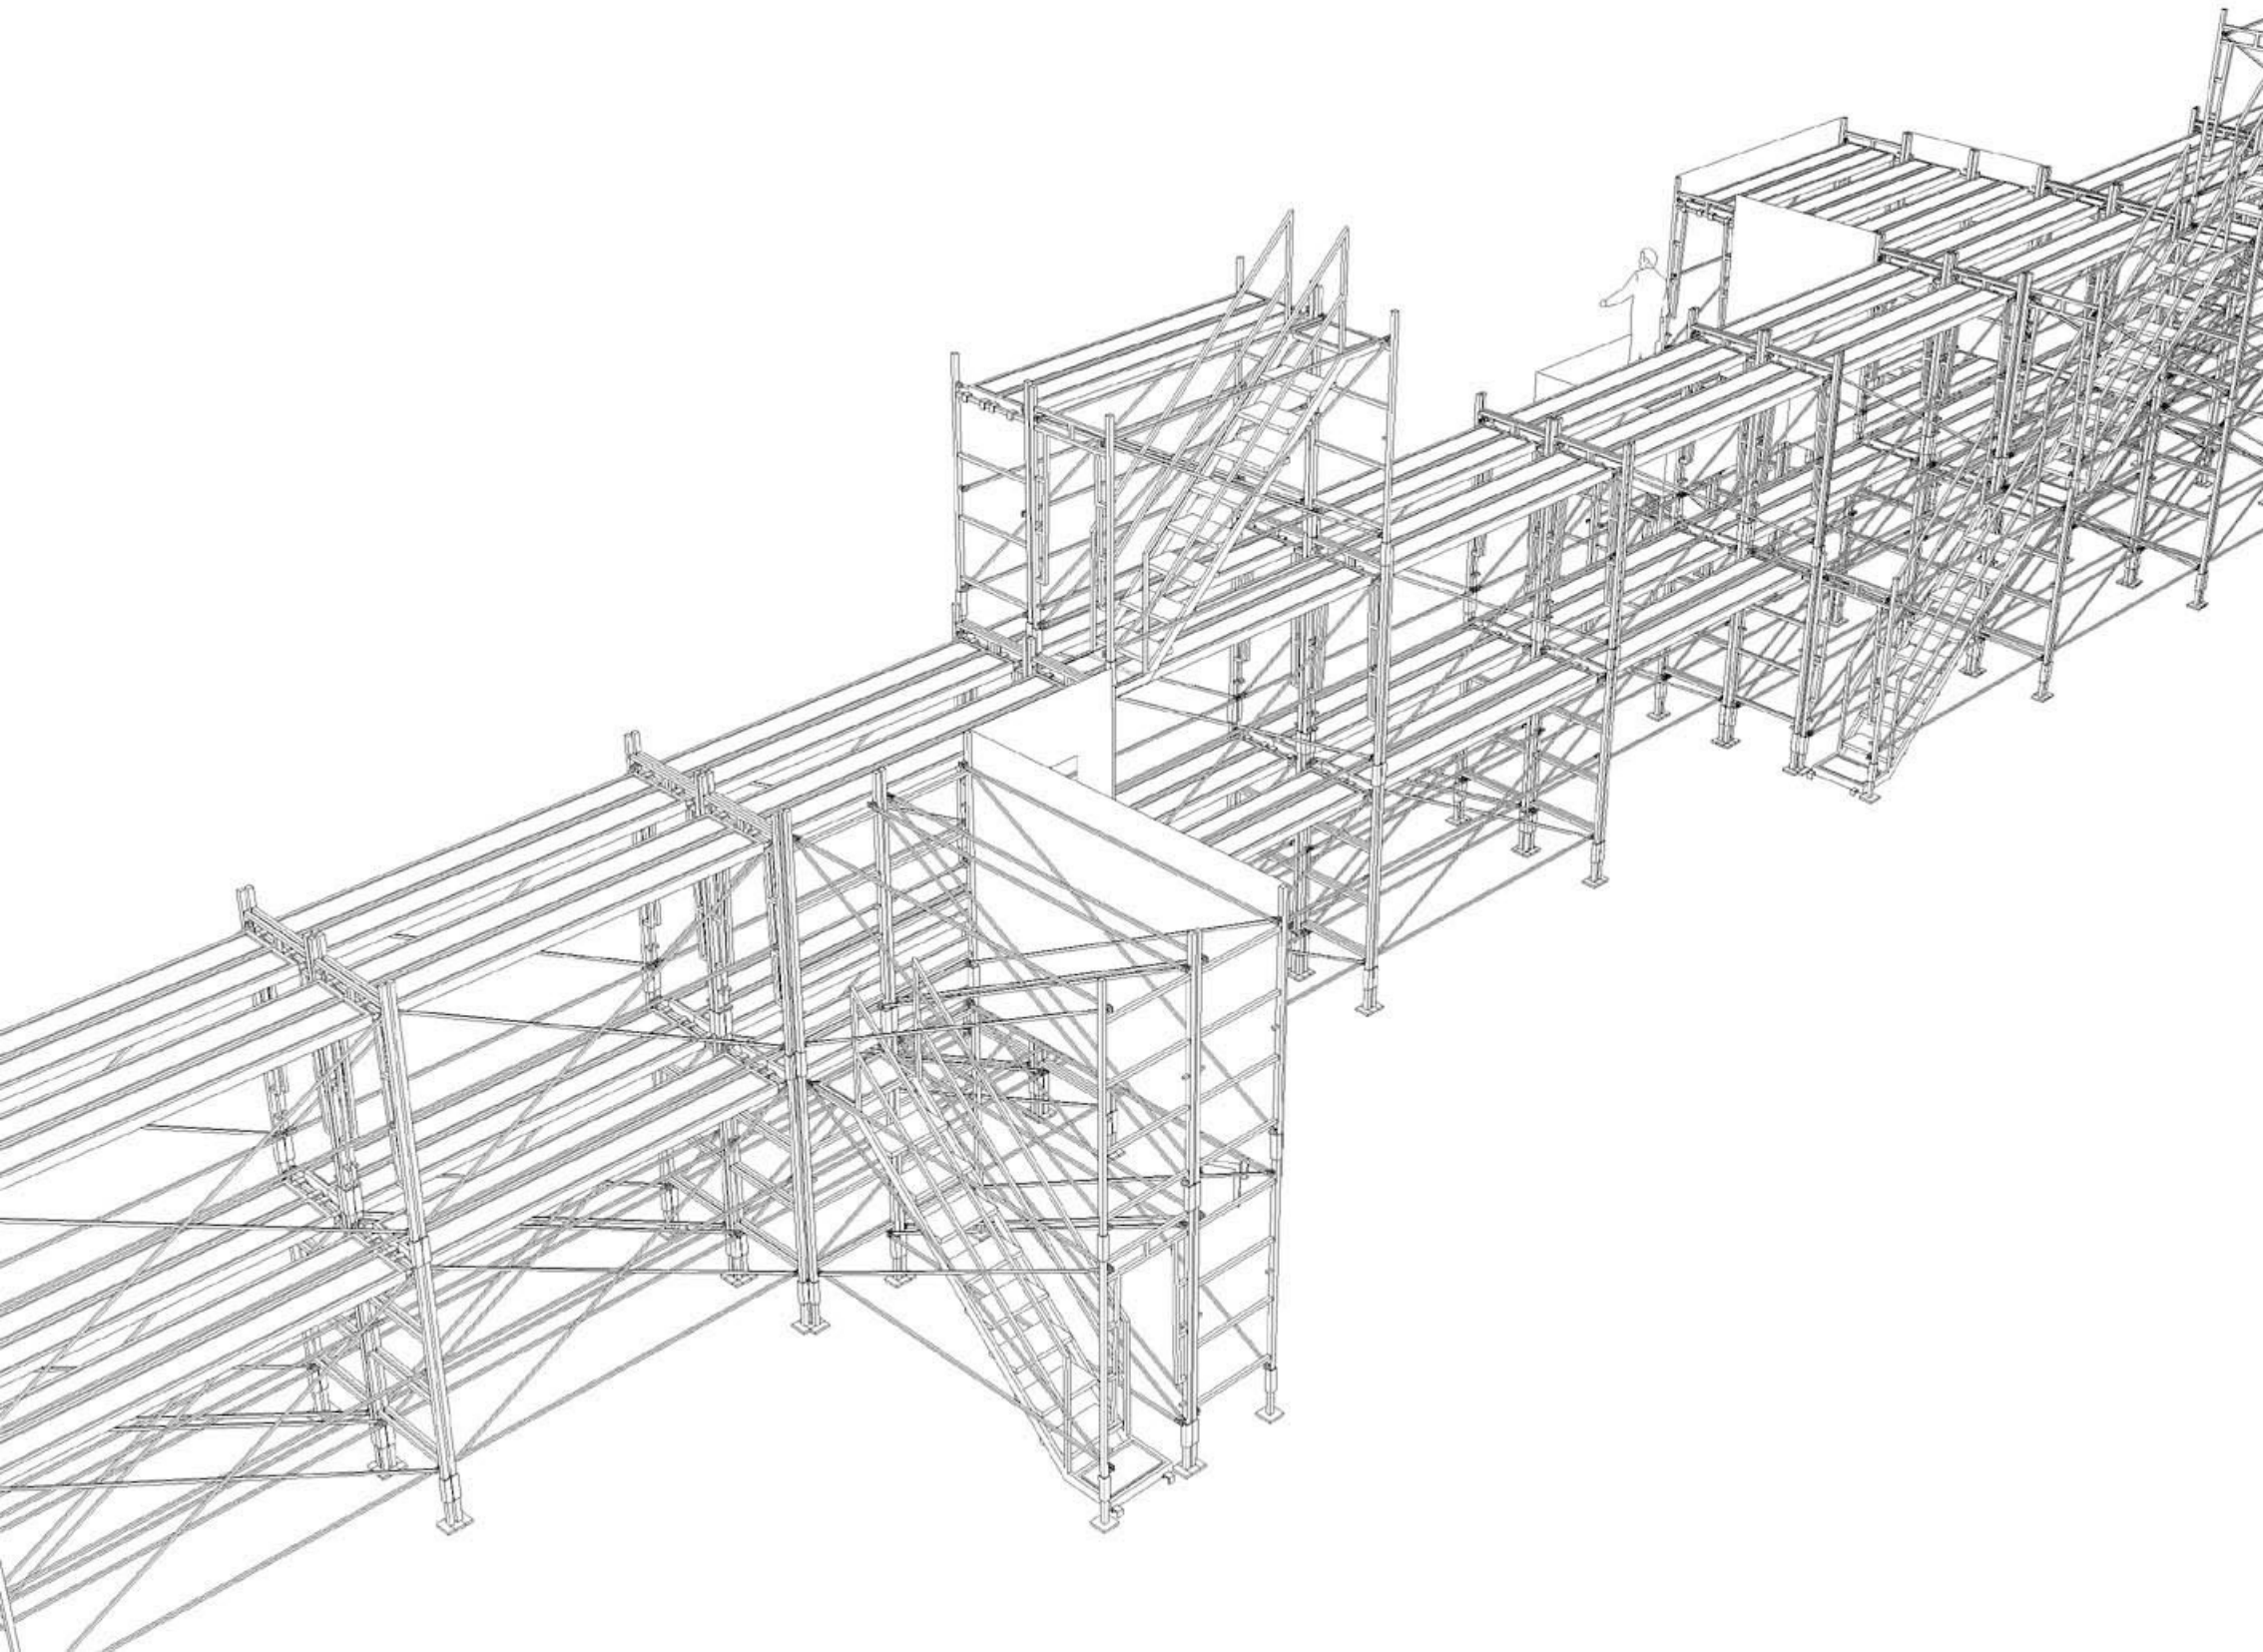

3.5-story scaffolding to mount the tents, but till now accessible on ground and main level

The work is mounted at the ceiling of the pabellon and seen from underneath as a roof, and as a surface from another level above

**ERNESTO
NETO**

**JOSE
PATRICIO**

Viewed from different levels but never reachable by foot

WALL

WALL

SECTION 1

SECTION 2

SECTION 3

- SECTION 1
- SECTION 2
- SECTION 3
- SECTION 4
- SECTION 5
- SECTION 6
- SECTION 7
- SECTION 8
- SECTION 9
- SECTION 10

LEVEL 1

- SECTION 1
- SECTION 2
- SECTION 3
- SECTION 4
- SECTION 5
- SECTION 6
- SECTION 7
- SECTION 8
- SECTION 9
- SECTION 10